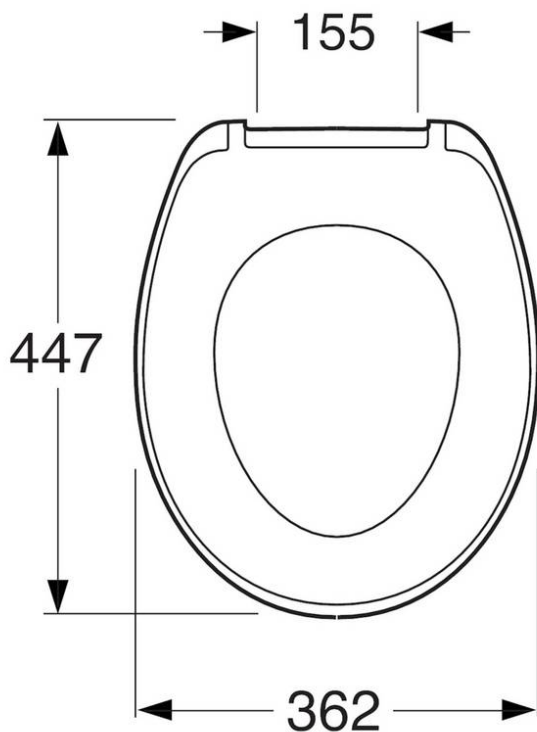

Toilet seat Nordic³ 8780 - rigid fixings

White

GUSTAVSBERG /
SMARTER BATHROOMS

Product features

- Fits all toilets in the Nordic³ series Stainless steel rigid fixings

Article number etc.

RSK-nr:

ART-nr:

EAN-nr:

8780G101

4022693743008

Packaging

L: 460,00 x W: 383,00 x H: 49,00 mm.

Weight: 2,30 kg

Energy labeling and certifications

Villeroy & Boch Gustavsberg AB / Box 400, 134 29 Gustavsberg, Sweden / Tel: +46 (0) 8-570 391 00 | Fax +46 8 570 320 36 /

www.gustavsberg.com / info@gustavsberg.com