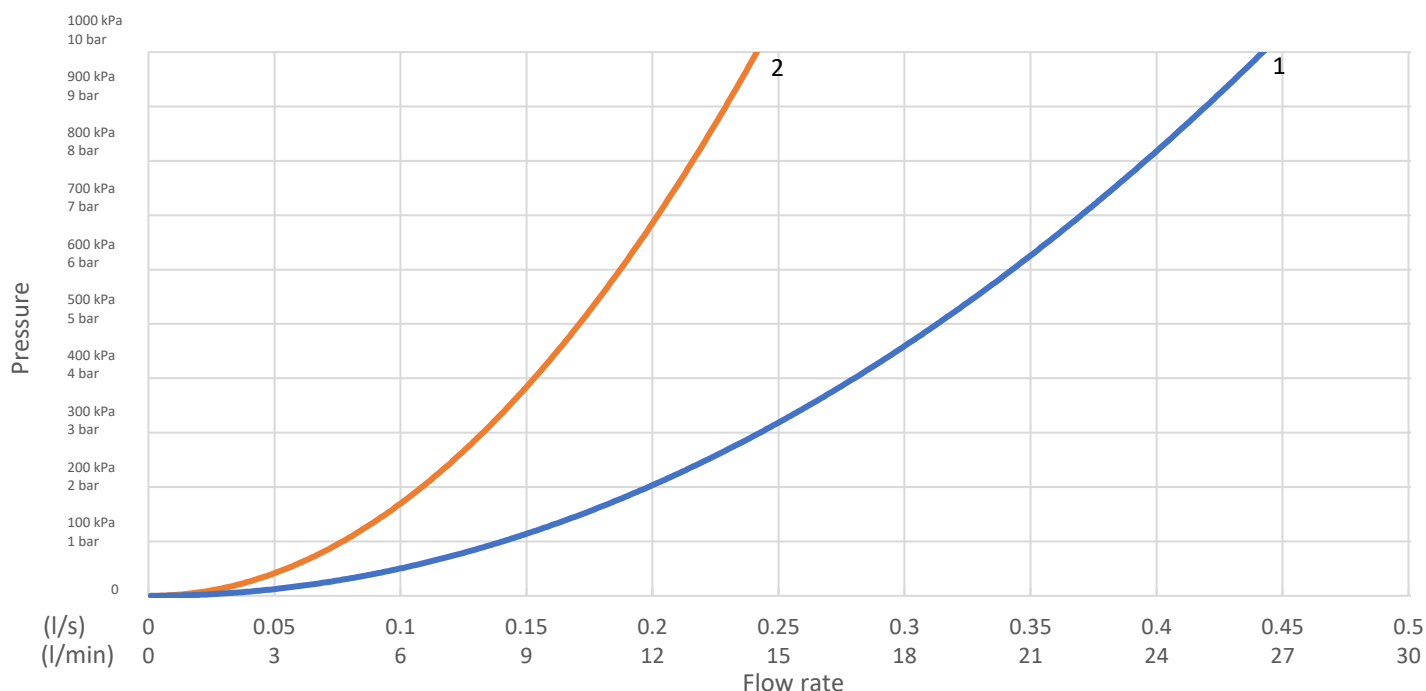

GUSTAVSBERG/

FLOW CHART/

New Nautic Shower Column Public

GUSTAVSBERG /
SMARTER BATHROOMS

- 1. Max flow (shower outlet)
- 2. Public Shower set GB41103355

1. Max flow (shower outlet)

2. Public Shower set GB41103355

- Flow rate at 300 kPa:	0,242 l/s	- Flow rate at 300 kPa:	0,132 l/s
- Pressure at flow 0,1 l/s:	51 kPa	- Pressure at flow 0,1 l/s:	173 kPa
- Pressure at flow 0,2 l/s:	205 kPa	- Pressure at flow 0,2 l/s:	692 kPa
- Pressure at flow 0,33 l/s:	559 kPa	- Pressure at flow 0,33 l/s:	N/A