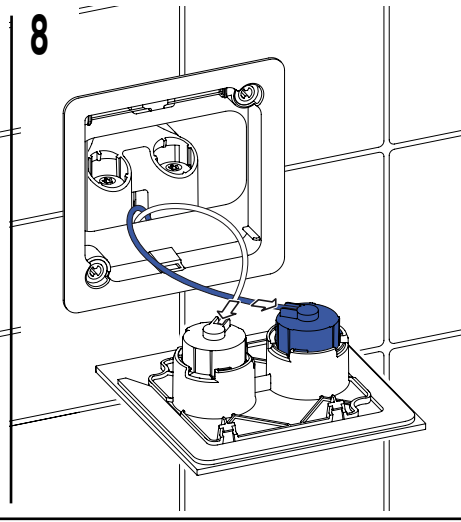

GB PNEUM. FRONTRYCKE GLAS DUO XS

www.gustavsberg.com

GB PNEUM. FRONTRYCKE GLAS DUO XS

www.gustavsberg.com

ART.NR. 1449.979815 VERSIE 2011.07

ART.NR. 1449.979815 VERSIE 2011.07