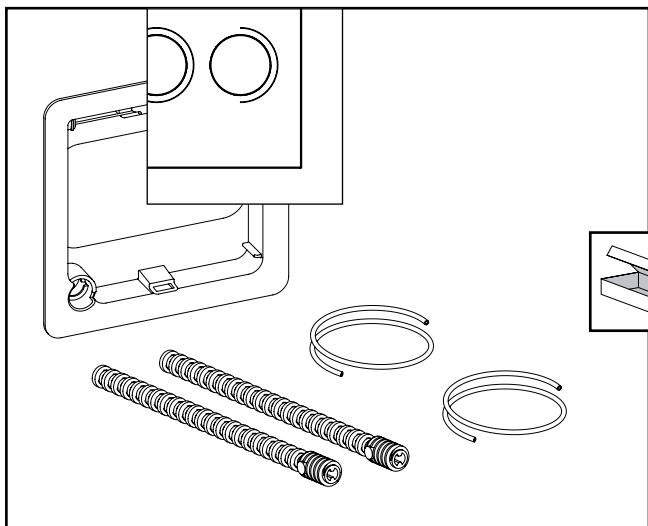

GB PNEUM. FRONTRYCKE GLAS DUO XS

www.gustavsberg.com

GB PNEUM. FRONTRYCKE GLAS DUO XS

www.gustavsberg.com

ART.NR. 1449.979815 VERSIE 2011.07

ART.NR. 1449.979815 VERSIE 2011.07