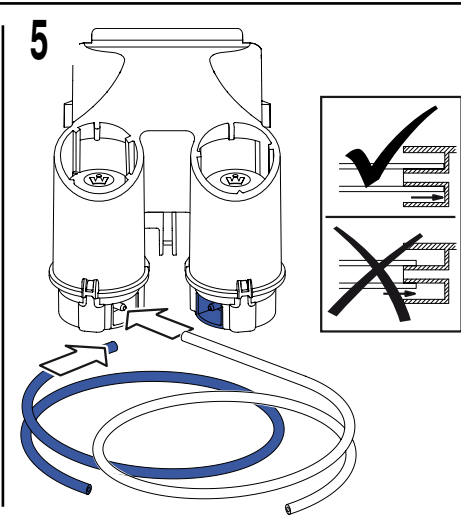

GB PNEUM. FRONTRYCKE GLAS DUO XS

www.gustavsberg.com

GB PNEUM. FRONTRYCKE GLAS DUO XS

www.gustavsberg.com

ART.NR. 1449.979815 VERSIE 2011.07

ART.NR. 1449.979815 VERSIE 2011.07