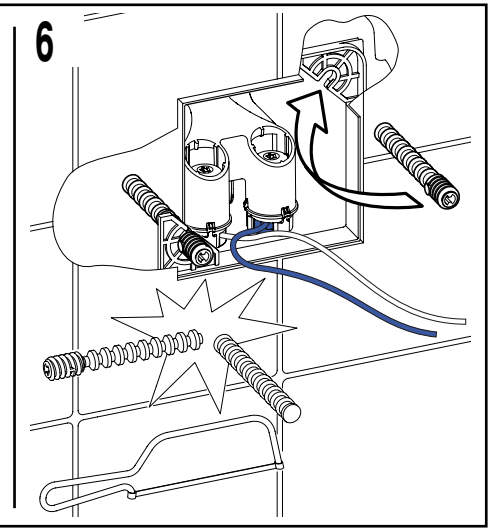

GB PNEUM. FRONTRYCKE GLAS DUO XS

www.gustavsberg.com

GB PNEUM. FRONTRYCKE GLAS DUO XS

www.gustavsberg.com

ART.NR. 1449.979815 VERSIE 2011.07

ART.NR. 1449.979815 VERSIE 2011.07