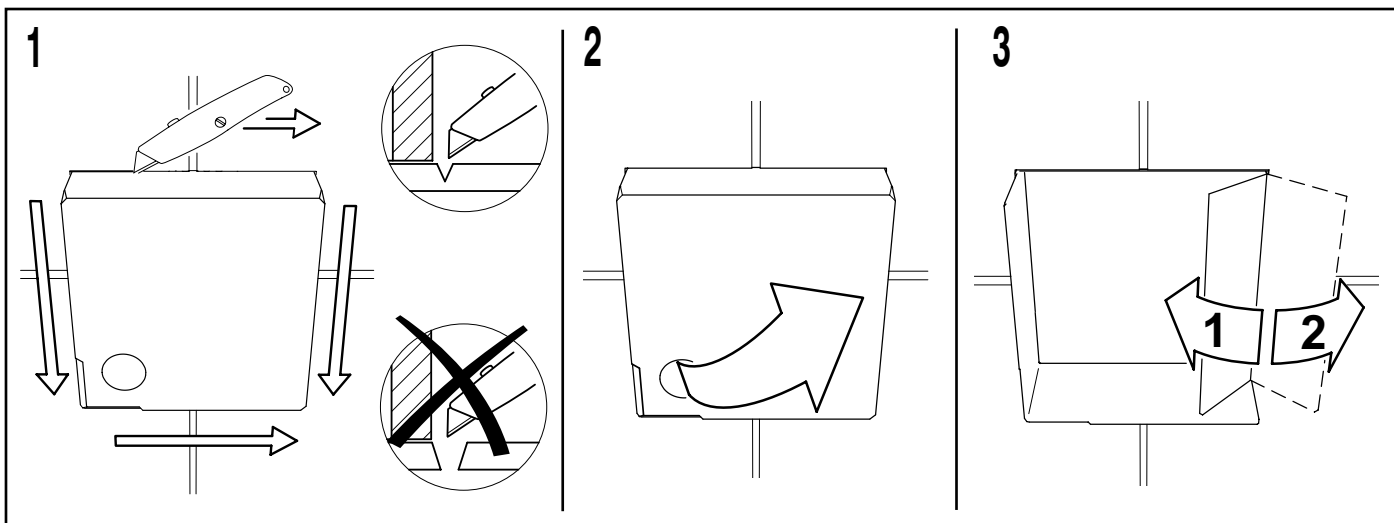

GB PNEUM. FRONTRYCKE GLAS DUO XS

www.gustavsberg.com

GB PNEUM. FRONTRYCKE GLAS DUO XS

www.gustavsberg.com

ART.NR. 1449.979815 VERSIE 2011.07

ART.NR. 1449.979815 VERSIE 2011.07