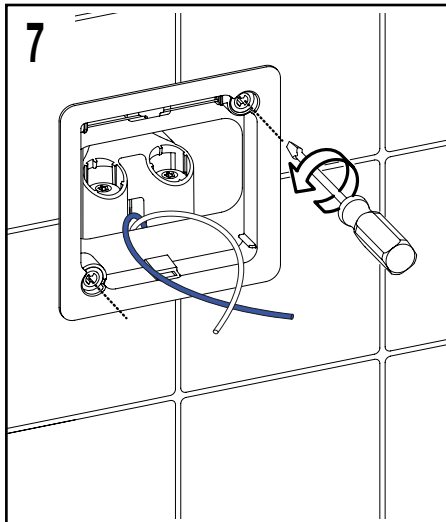

GB PNEUM. FRONTRYCKE GLAS DUO XS

www.gustavsberg.com

GB PNEUM. FRONTRYCKE GLAS DUO XS

www.gustavsberg.com

ART.NR. 1449.979815 VERSIE 2011.07

ART.NR. 1449.979815 VERSIE 2011.07