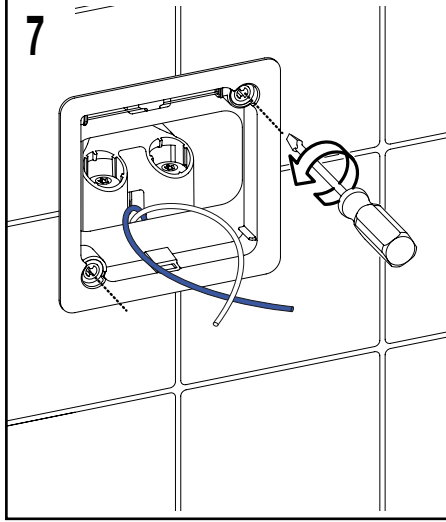

GB PNEUM. FRONTRYCKE GLAS DUO XS

www.gustavsberg.com

GB PNEUM. FRONTRYCKE GLAS DUO XS

www.gustavsberg.com

ART.NR. 1449.979815 VERSIE 2011.07

ART.NR. 1449.979815 VERSIE 2011.07