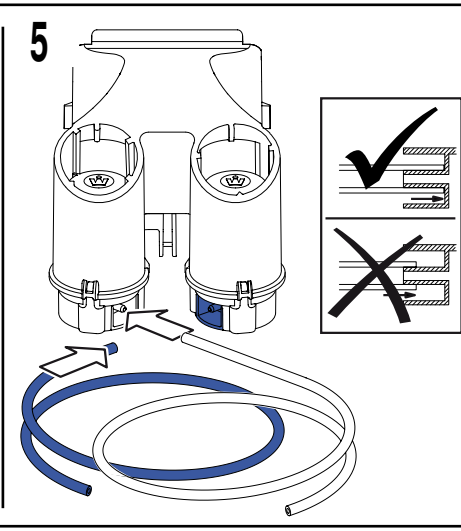

GB PNEUM. FRONTRYCKE GLAS DUO XS

www.gustavsberg.com

GB PNEUM. FRONTRYCKE GLAS DUO XS

www.gustavsberg.com

ART.NR. 1449.979815 VERSIE 2011.07

ART.NR. 1449.979815 VERSIE 2011.07