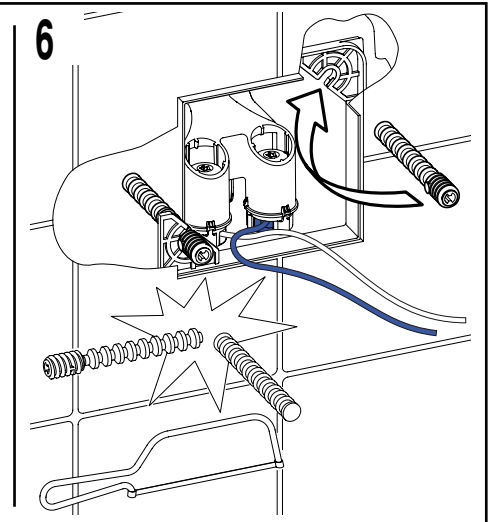

GB PNEUM. FRONTRYCKE GLAS DUO XS

www.gustavsberg.com

GB PNEUM. FRONTRYCKE GLAS DUO XS

www.gustavsberg.com

ART.NR. 1449.979815 VERSIE 2011.07

ART.NR. 1449.979815 VERSIE 2011.07