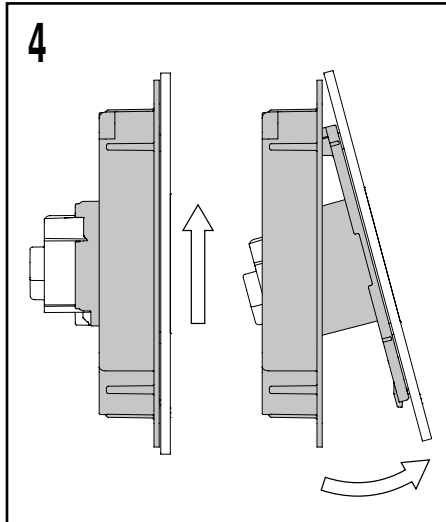

GB PNEUM. FRONTRYCKE GLAS DUO XS

www.gustavsberg.com

GB PNEUM. FRONTRYCKE GLAS DUO XS

www.gustavsberg.com

ART.NR. 1449.979815 VERSIE 2011.07

ART.NR. 1449.979815 VERSIE 2011.07