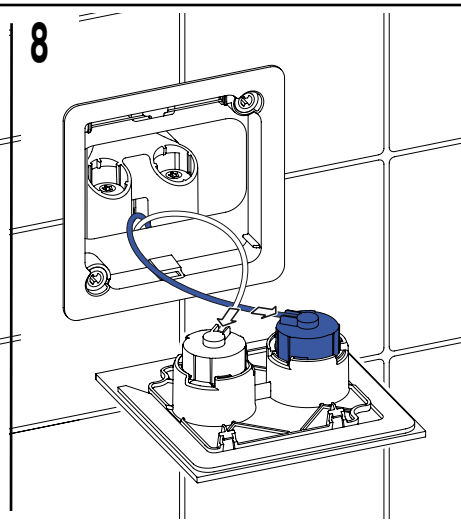

GB PNEUM. FRONTRYCKE GLAS DUO XS

www.gustavsberg.com

GB PNEUM. FRONTRYCKE GLAS DUO XS

www.gustavsberg.com

ART.NR. 1449.979815 VERSIE 2011.07

ART.NR. 1449.979815 VERSIE 2011.07