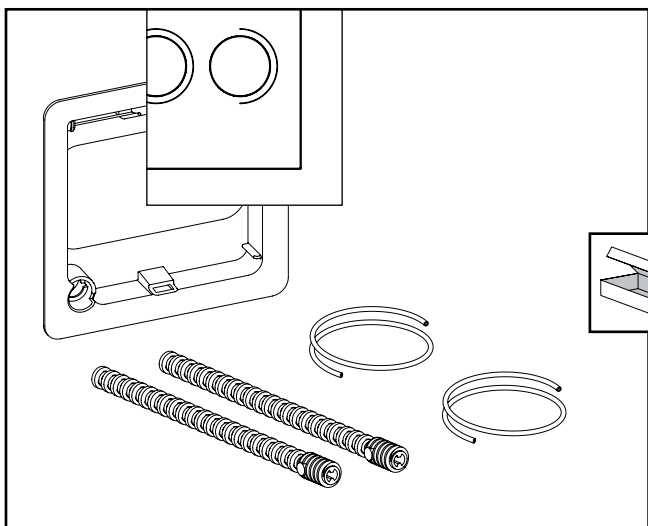

GB PNEUM. FRONTRYCKE GLAS DUO XS

www.gustavsberg.com

GB PNEUM. FRONTRYCKE GLAS DUO XS

www.gustavsberg.com

ART.NR. 1449.979815 VERSIE 2011.07

ART.NR. 1449.979815 VERSIE 2011.07