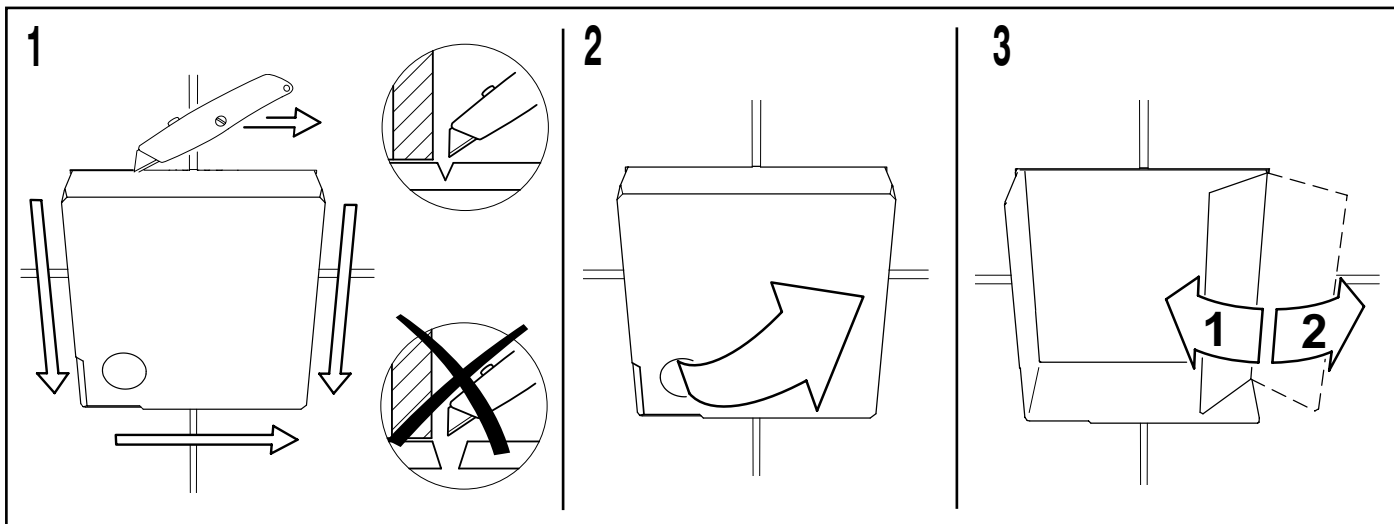

GB PNEUM. FRONTRYCKE GLAS DUO XS

www.gustavsberg.com

GB PNEUM. FRONTRYCKE GLAS DUO XS

www.gustavsberg.com

ART.NR. 1449.979815 VERSIE 2011.07

ART.NR. 1449.979815 VERSIE 2011.07