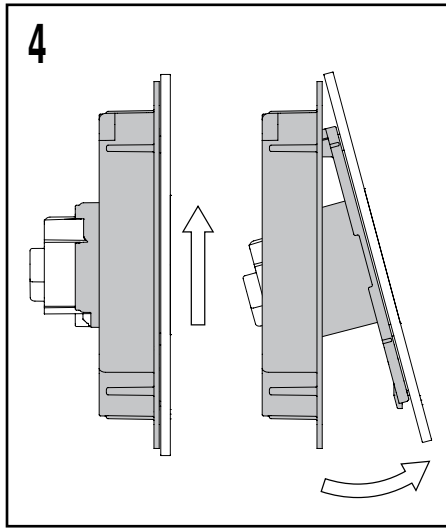

GB PNEUM. FRONTRYCKE GLAS DUO XS

www.gustavsberg.com

GB PNEUM. FRONTRYCKE GLAS DUO XS

www.gustavsberg.com

ART.NR. 1449.979815 VERSIE 2011.07

ART.NR. 1449.979815 VERSIE 2011.07