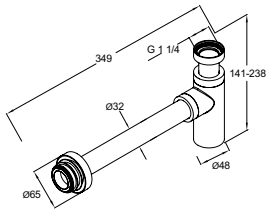

Water trap for wall connection

Chrome
Matte black
Brushed brass

ART-nr

GB41109938
GB41109938 53
GB41109938 24