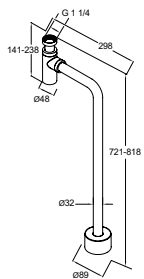

Epic washbasin mixer

Chrome
Matte black
Brushed brass

SUPPLEMENTS

Push-down valve, chrome
Push-down valve, matte black
Push-down valve, brushed brass

ART-nr

GB41219951
GB41219951 53
GB41219951 24

GB41636575 01
GB41636575 53
GB41636575 24

WATER TRAPS FOR WASHBASINS

- Adjustable height and depth
- Available in different surface finishes
- Suit all washbasins in our range

Water trap for wall connection

Chrome
Matte black
Brushed brass

ART-nr

GB41109938
GB41109938 53
GB41109938 24

Water trap for floor connection

Chrome
Matte black
Brushed brass

GB41109939
GB41109939 53
GB41109939 24

ECO-FLOW

The mixer features an effective, optimised flow of water. You therefore enjoy the same wonderful, functional experience as always, but using less water and energy. Kind on the environment – and on your wallet.