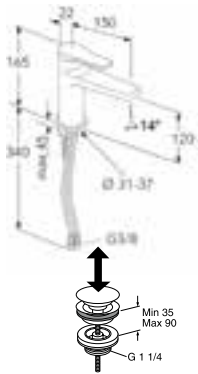

Epic washbasin mixer

Chrome
Matte black
Brushed brass

SUPPLEMENTS

Push-down valve, chrome
Push-down valve, matte black
Push-down valve, brushed brass

ART-nr

GB41219951
GB41219951 53
GB41219951 24

GB41636575 01
GB41636575 53
GB41636575 24