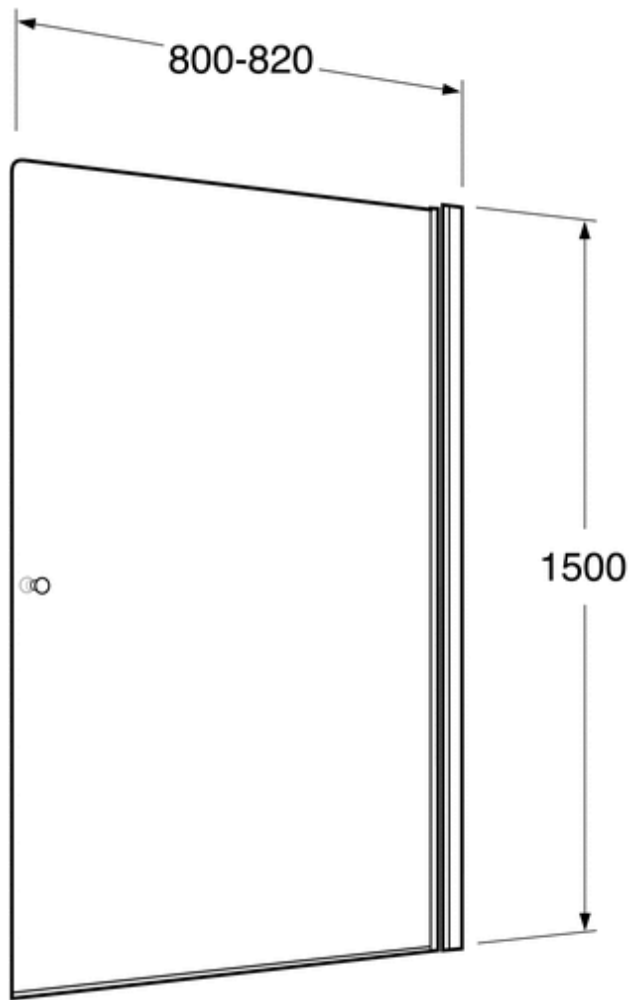

Copyright © 2007 Gustavsberg. All Rights Reserved