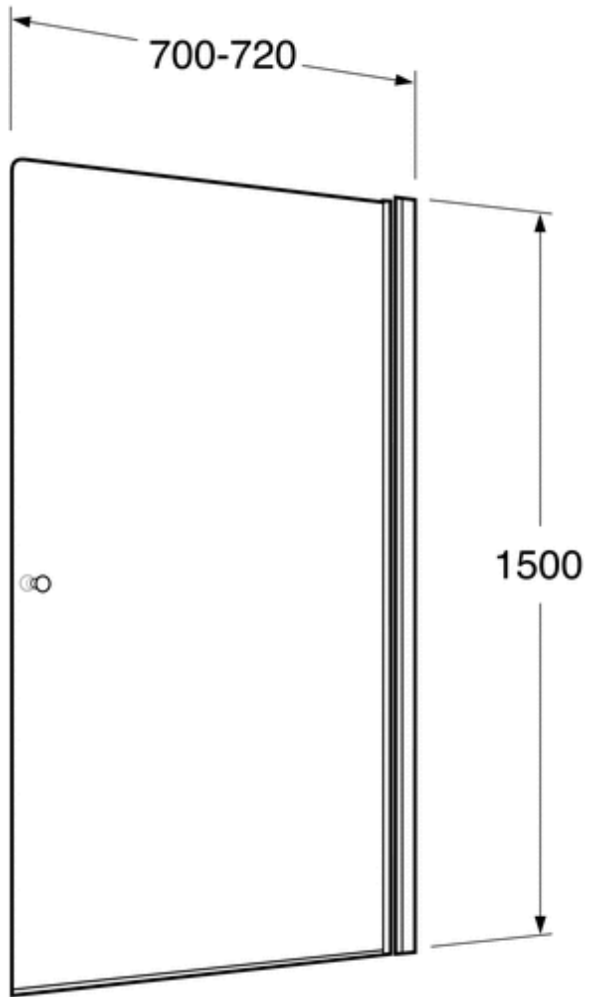

Copyright © 2007 Gustavsberg. All Rights Reserved