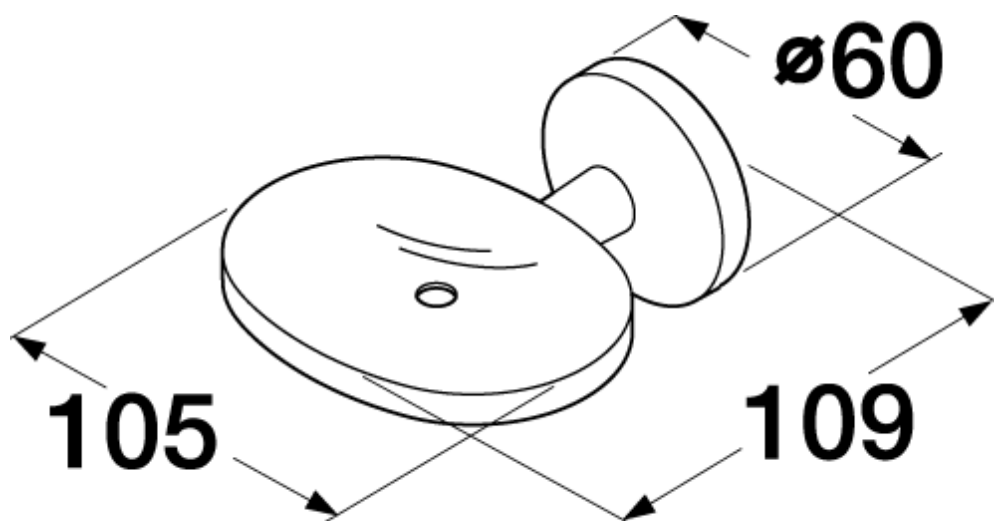

Accessories

-