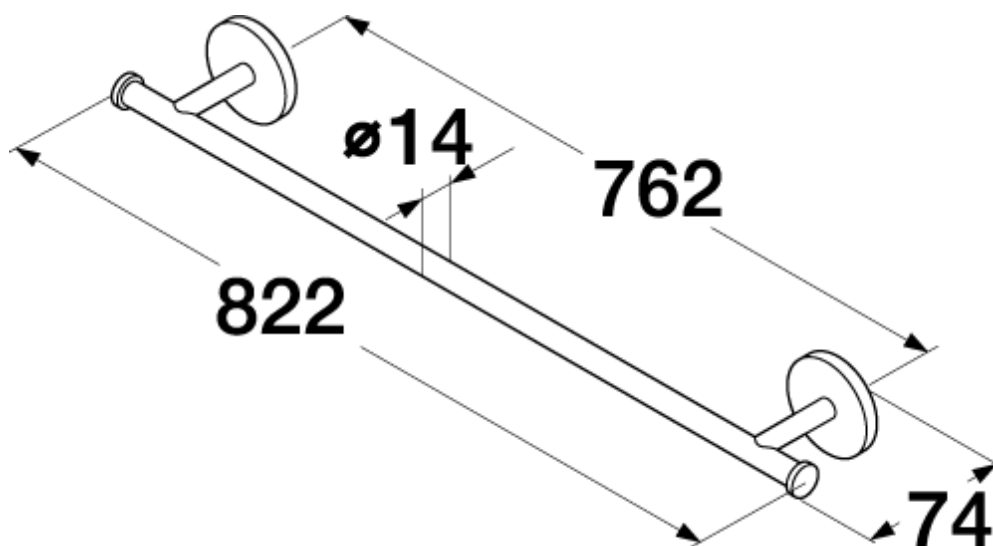

GBG G2 Towel rail, single

Article Id :
GB41103841 00

EAN Code :
7391530059235

The picture shows

Towel rail, single 825 mm.

Montage

Elegant installation. One to two installation plates secured into the wall and then the part inserted onto them and secured using screws from underneath.

Variants

-

Accessories

-

G2-3841