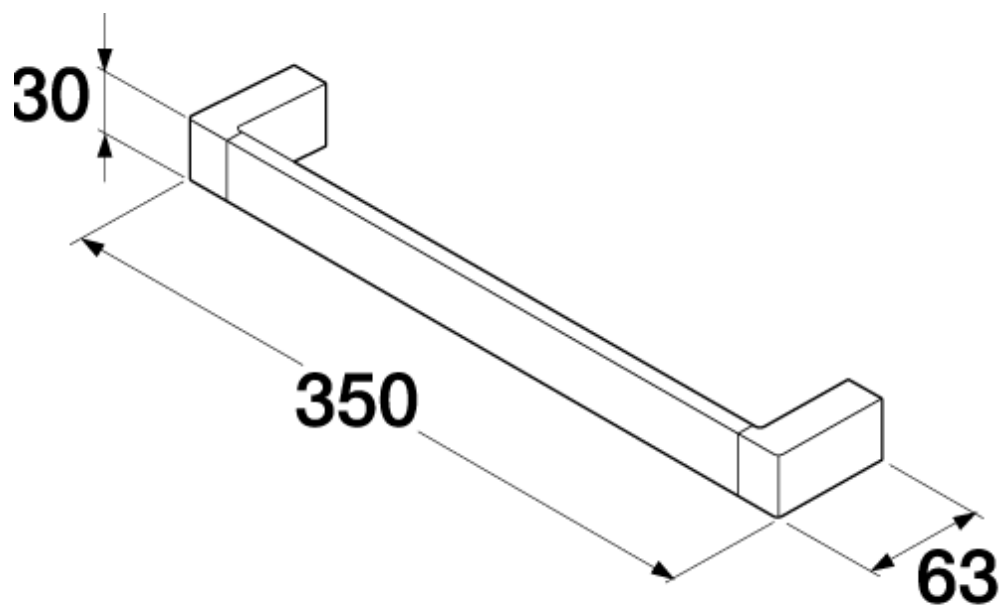

GBG G1 Towel rail, single 350

Article Id :
GB41103822 00

EAN Code :
7391530059167

The picture shows

Towel rail, single 350

Montage

Elegant installation. One to two installation blocks secured into the wall and then the part inserted onto them and secured using screws from underneath.

Variants

-

Accessories

-

GI-3822