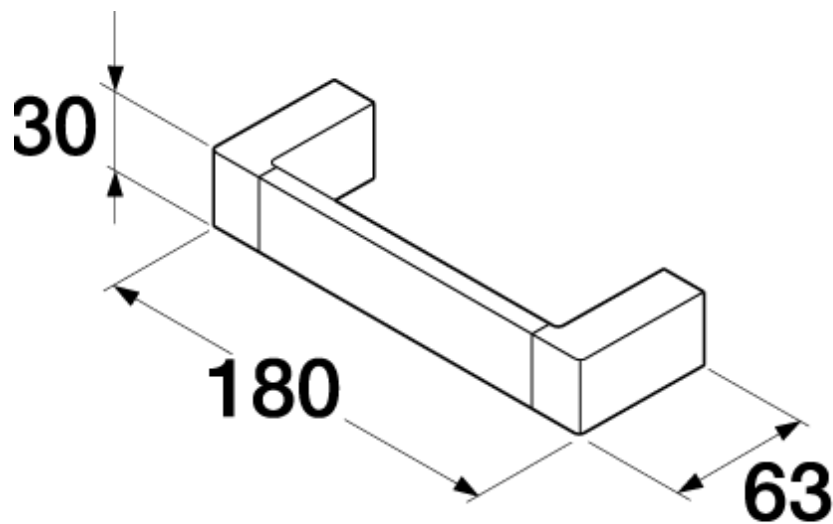

GBG G1 Towel rail, single 180

Article Id :
GB41103821 00

EAN Code :
7391530059150

The picture shows
Towel rail, single 180

Montage

Elegant installation. One to two installation blocks secured into the wall and then the part inserted onto them and secured using screws from underneath.

Variants

-

Accessories

-

GI-3821