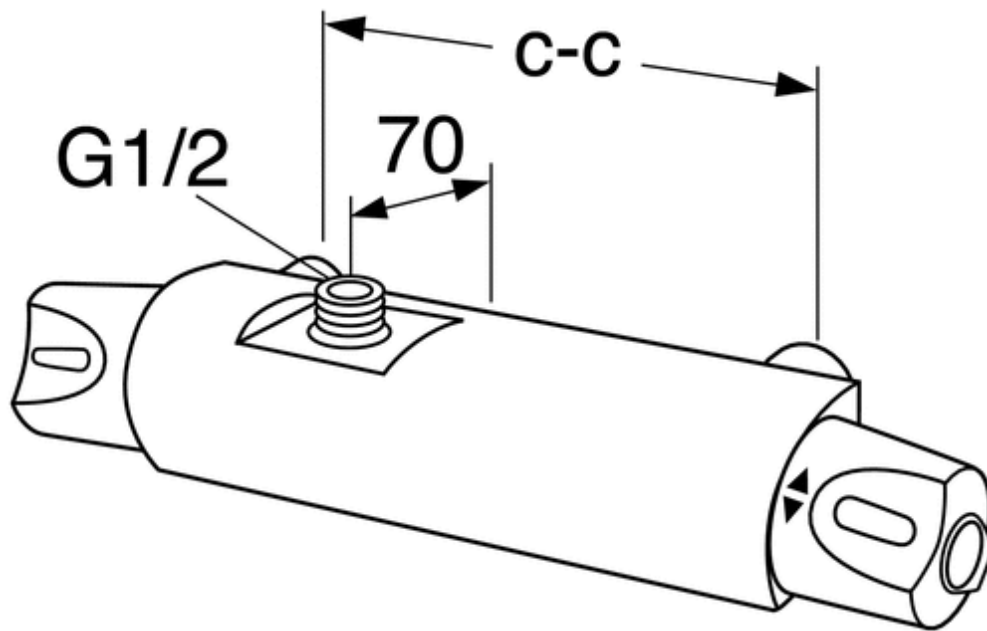

Copyright © 2007 Gustavsberg. All Rights Reserved