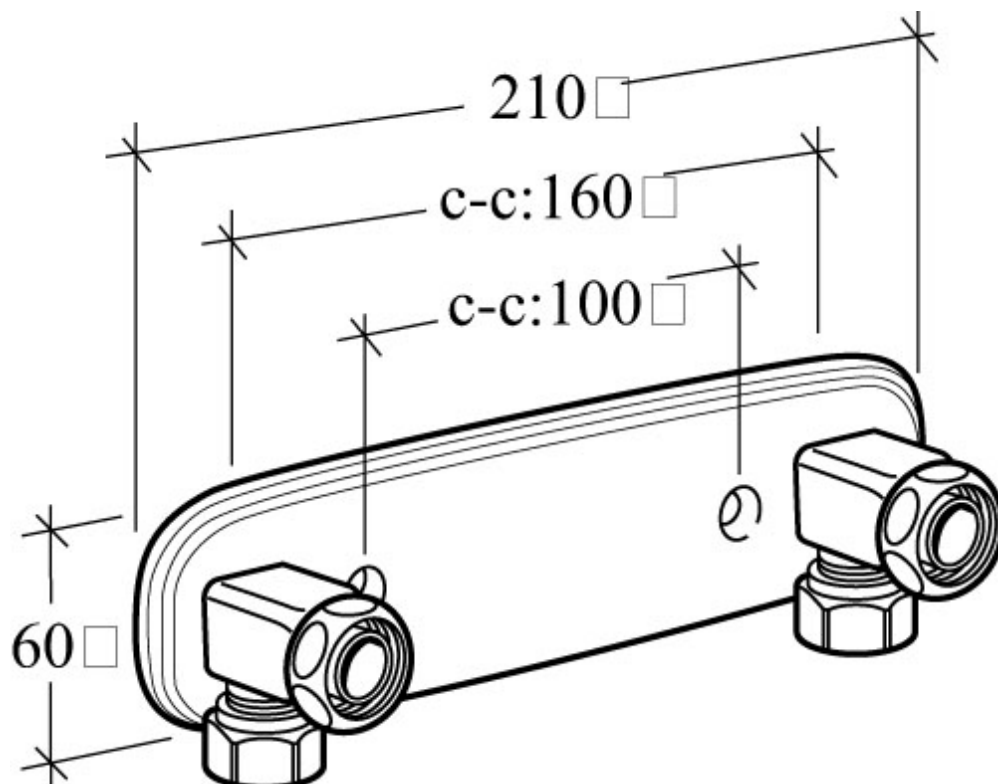

Accessories

-