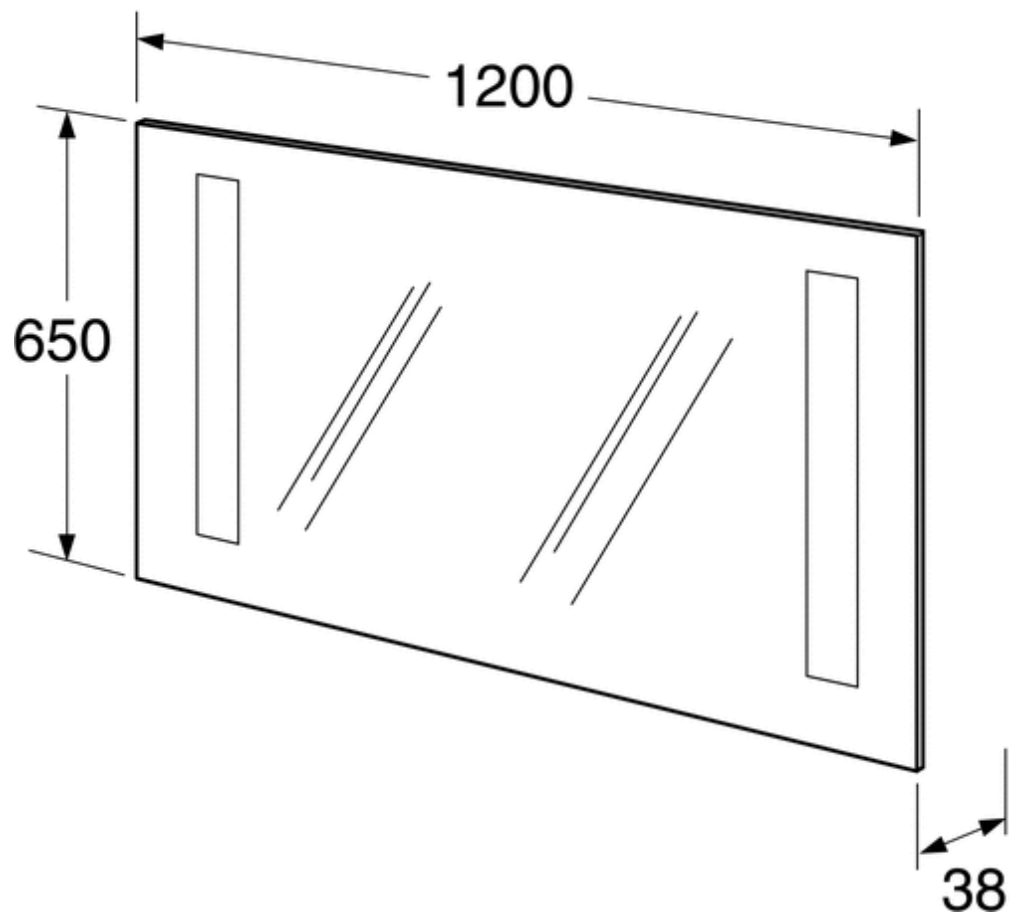

Copyright © 2007 Gustavsberg. All Rights Reserved