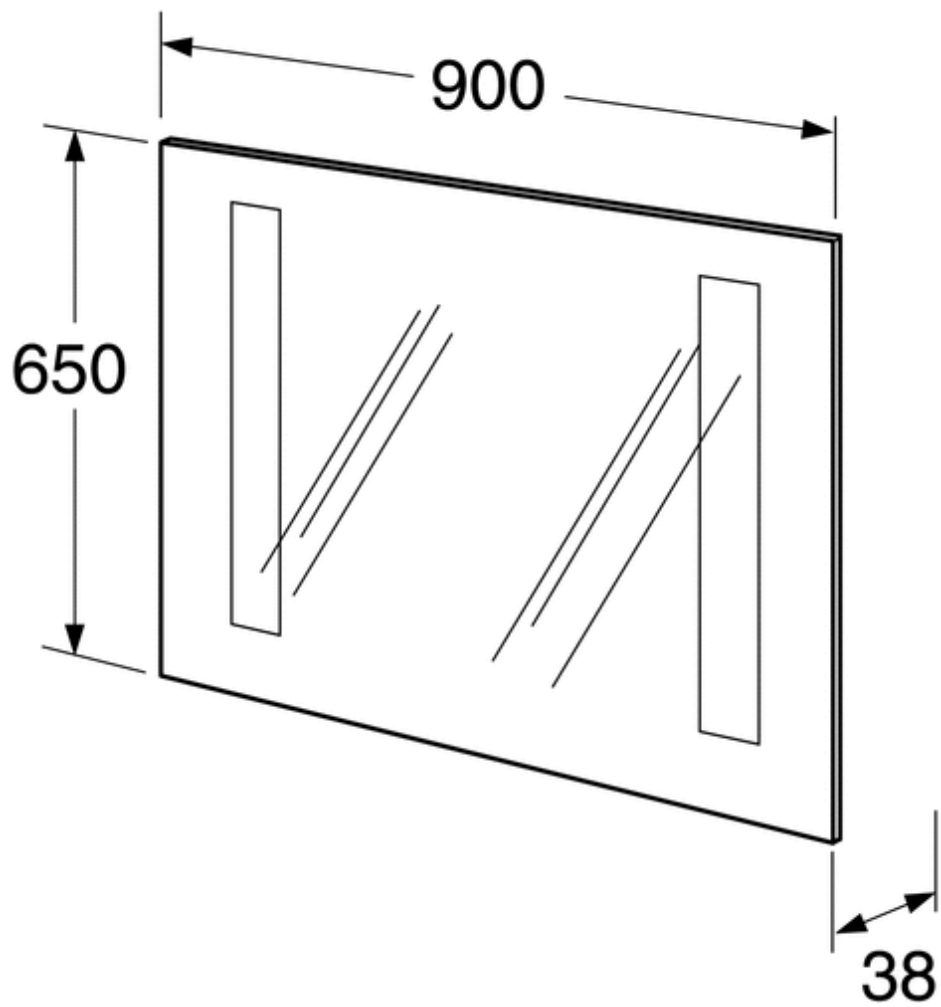

Copyright © 2007 Gustavsberg. All Rights Reserved