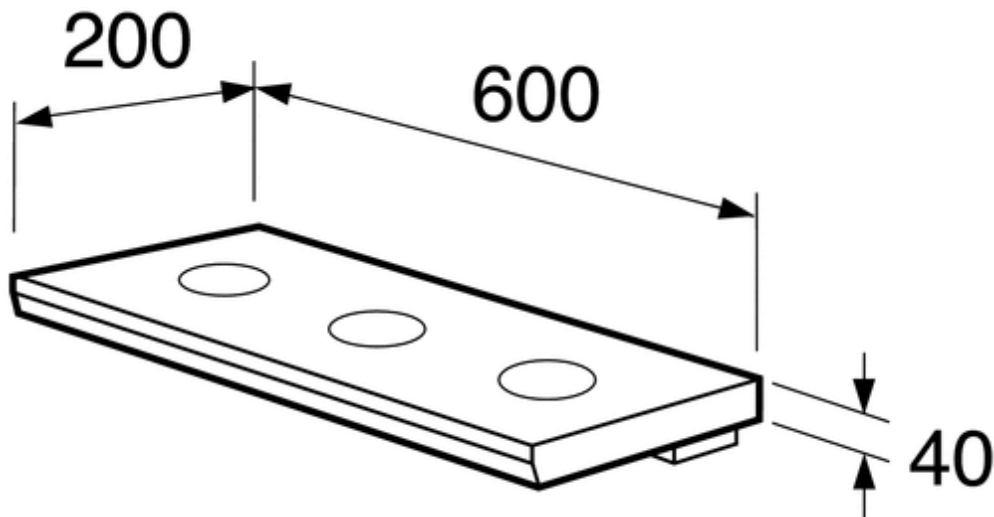

Accessories

GBG 1835 Mirror