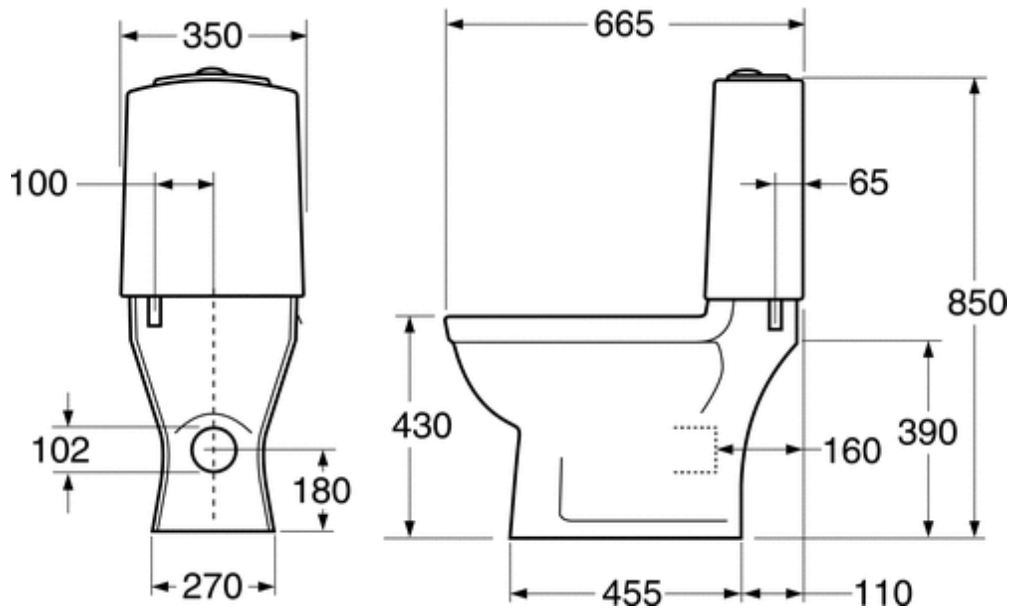

Copyright © 2007 Gustavsberg. All Rights Reserved