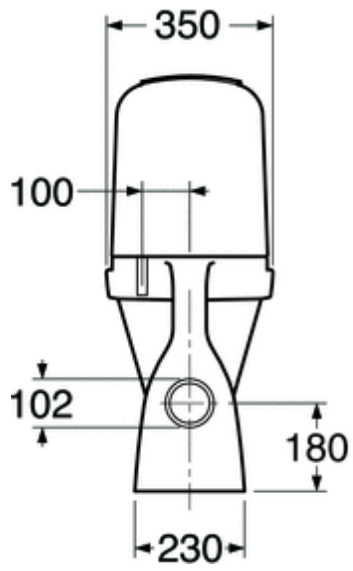

GBG 2350 2/4 I, Raised P-lock, C+, hard seat

Article Id :
GB1123502R1231

EAN Code :
7391530059952

Alias Number :
7763335

Price :
5358£*

* Price Comment

The picture shows

WC Nordic 2350, raised with concealed white P-trap. With 2/4 liters double flushing and hard seat.

Components Connection

Float valve: GB with shut-off valve connection R1/2" external thread. The waste fitting has button controlled half and full flushing (double flushing). Set at 2.4/4.2 liters on delivery, or with button controlled waste fitting for single flushing set at 4 liters.

Complementary information

Can be supplemented with: Seat with soft close – see page xx. Wooden seat – see page xx. Raised or non-chromed button – see page xx.

Montage

Fitted to the floor using four stainless steel screws with plastic caps. Alternative floor installation with adhesive. With a rounded cistern and small external dimensions it is also suitable for a corner location. With a P-trap the waste can be connected to the floor, straight into the wall or to the side at any angle (must be less than 90 degrees). See supplied installation instructions. Installation parts supplied.

Variants

GBG 2350 4 I, raised P-trap, C+, hard seat

GBG 2350 4 I, raised P-trap, standard seat

GBG 2350 2/4 I, raised P-trap, standard seat

Accessories

-

Copyright © 2007 Gustavsberg. All Rights Reserved