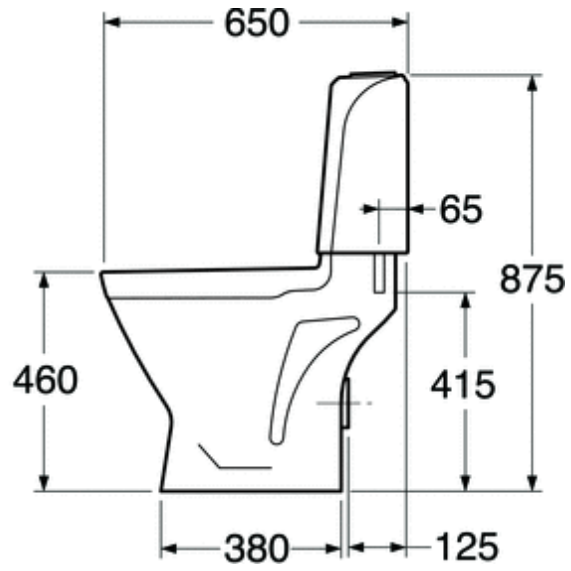

GBG 2350 2/4 I, Raised P-lock, C+, hard seat

Article Id :
GB1123502R1231

EAN Code :
7391530059952

Alias Number :
7763335

Price :
5358£*

* Price Comment

The picture shows

WC Nordic 2350, raised with concealed white P-trap. With 2/4 liters double flushing and hard seat.

Components Connection

Float valve: GB with shut-off valve connection R1/2" external thread. The waste fitting has button controlled half and full flushing (double flushing). Set at 2.4/4.2 liters on delivery, or with button controlled waste fitting for single flushing set at 4 liters.

Complementary information

Can be supplemented with: Seat with soft close function. Wooden seat. Raised or non-chromed button.

Montage

Fitted to the floor using four stainless steel screws with plastic caps. Alternative floor installation with adhesive. With a rounded cistern and small external dimensions it is also suitable for a corner location. With a P-trap the waste can be connected to the floor, straight into the wall or to the side at any angle (must be less than 90 degrees). See supplied installation instructions. Installation parts supplied.

Variants

GBG 2350 2/4 I, raised P-trap, standard seat

GBG 2350 4 I, raised P-trap, standard seat

GBG 2350 4 I, raised P-trap, C+, hard seat

Accessories

-

Copyright © 2007 Gustavsberg. All Rights Reserved