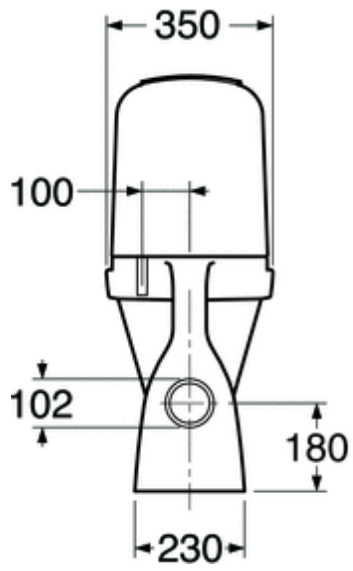

GBG 2350 2/4 I, Raised P-lock, C+, hard seat

Article Id :
GB1123502R1231

EAN Code :
7391530059952

Alias Number :
7763335

Price :
5358£*

* Price Comment

The picture shows

WC Nordic 2350, raised with concealed white P-trap. With 2/4 liters double flushing and hard seat.

Components Connection

Float valve: GB with shut-off valve connection R1/2" external thread. The waste fitting has button controlled half and full flushing (double flushing). Set at 2.4/4.2 liters on delivery, or with button controlled waste fitting for single flushing set at 4 liters.

Complementary information

Can be supplemented with: Seat with soft close function. Wooden seat. Raised or non-chromed button.

Montage

Fitted to the floor using four stainless steel screws with plastic caps. Alternative floor installation with adhesive. With a rounded cistern and small external dimensions it is also suitable for a corner location. With a P-trap the waste can be connected to the floor, straight into the wall or to the side at any angle (must be less than 90 degrees). See supplied installation instructions. Installation parts supplied.

Variants

GBG 2350 2/4 I, raised P-trap, standard seat

GBG 2350 4 I, raised P-trap, standard seat

GBG 2350 4 I, raised P-trap, C+, hard seat

Accessories

-

Copyright © 2007 Gustavsberg. All Rights Reserved