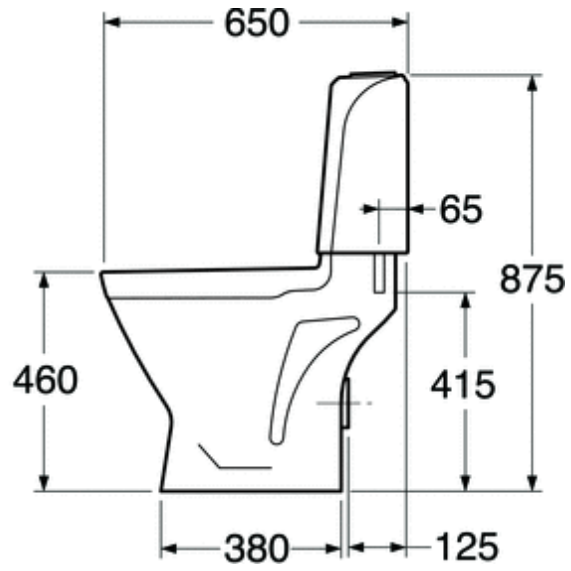

GBG 2350 2/4 I, Raised P-lock, C+, hard seat

Article Id :
GB1123502R1231

EAN Code :
7391530059952

Alias Number :
7763335

Price :
5358£*

* Price Comment

The picture shows

WC Nordic 2350, raised with concealed white P-trap. With 2/4 liters double flushing and hard seat.

Components Connection

Float valve: GB with shut-off valve connection R1/2" external thread. The waste fitting has button controlled half and full flushing (double flushing). Set at 2.4/4.2 liters on delivery, or with button controlled waste fitting for single flushing set at 4 liters.

Complementary information

Can be supplemented with: Seat with soft close – see page xx. Wooden seat – see page xx. Raised or non-chromed button – see page xx.

Montage

Fitted to the floor using four stainless steel screws with plastic caps. Alternative floor installation with adhesive. With a rounded cistern and small external dimensions it is also suitable for a corner location. With a P-trap the waste can be connected to the floor, straight into the wall or to the side at any angle (must be less than 90 degrees). See supplied installation instructions. Installation parts supplied.

Variants

GBG 2350 4 I, raised P-trap, C+, hard seat

GBG 2350 4 I, raised P-trap, standard seat

GBG 2350 2/4 I, raised P-trap, standard seat

Accessories

-

Copyright © 2007 Gustavsberg. All Rights Reserved