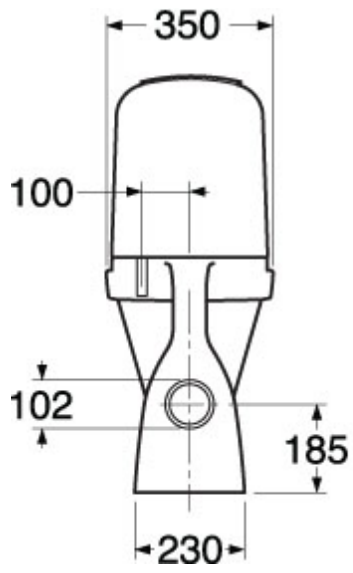

Copyright © 2007 Gustavsberg. All Rights Reserved