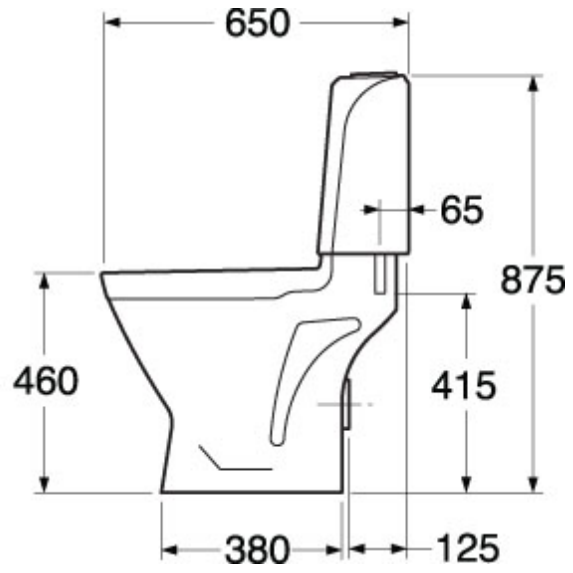

Copyright © 2007 Gustavsberg. All Rights Reserved