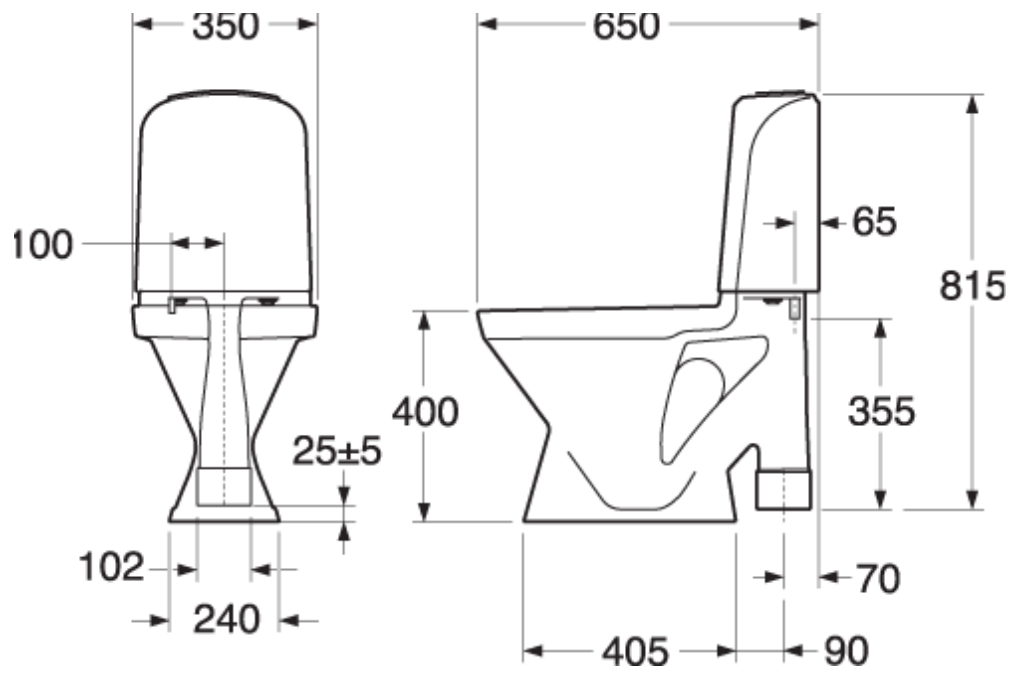

Copyright © 2007 Gustavsberg. All Rights Reserved