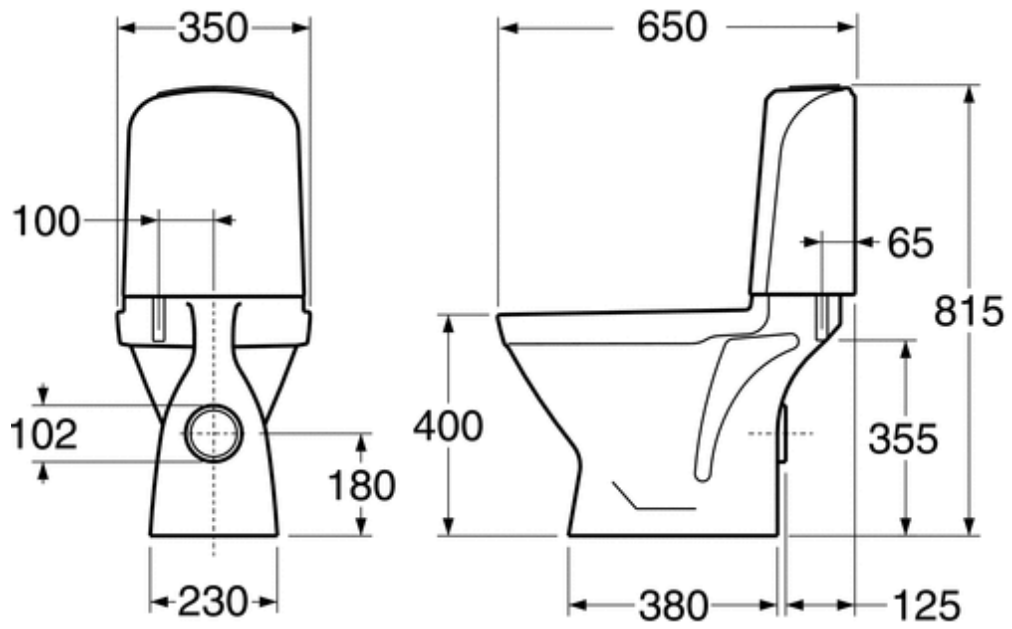

GBG 2310 2/4 I , P-trap, C+, hard seat

Article Id :
GB1123102R1231

EAN Code :
7391530053974

The picture shows

WC Nordic 2310 with concealed P-lock in white C+. With 2/4 liters double flushing and hard seat.

Components Connection

Float valve: GB with shut-off valve connection R1/2" external thread. The waste fitting has button controlled half and full flushing (double flushing). Set at 2.4/4.2 liters on delivery. Alternatively with button controlled cistern valve for single flushing set at 4 liters.

Complementary information

Can be supplemented with: Seat with soft close – see page xx. Wooden seat – see page xx. Raised or non-chromed button – see page xx. Raised base – see page xx.

Montage

Fitted to the floor using four stainless steel screws with plastic caps. Alternative floor installation with adhesive. Due to the rounded cistern and small external dimensions it is also suitable for corner location. With a P-lock the drain can be connected to the floor, straight into the wall or to the side at any angle (must be less than 90 degrees). See supplied installation instructions. Installation parts supplied.

Variants

GBG 2310 2/4 I, P-trap, standard seat

GBG 2310 4 I, P-trap, standard seat

GBG 2310 4 I, P-trap, C+, hard seat

Accessories

-

Copyright © 2007 Gustavsberg. All Rights Reserved