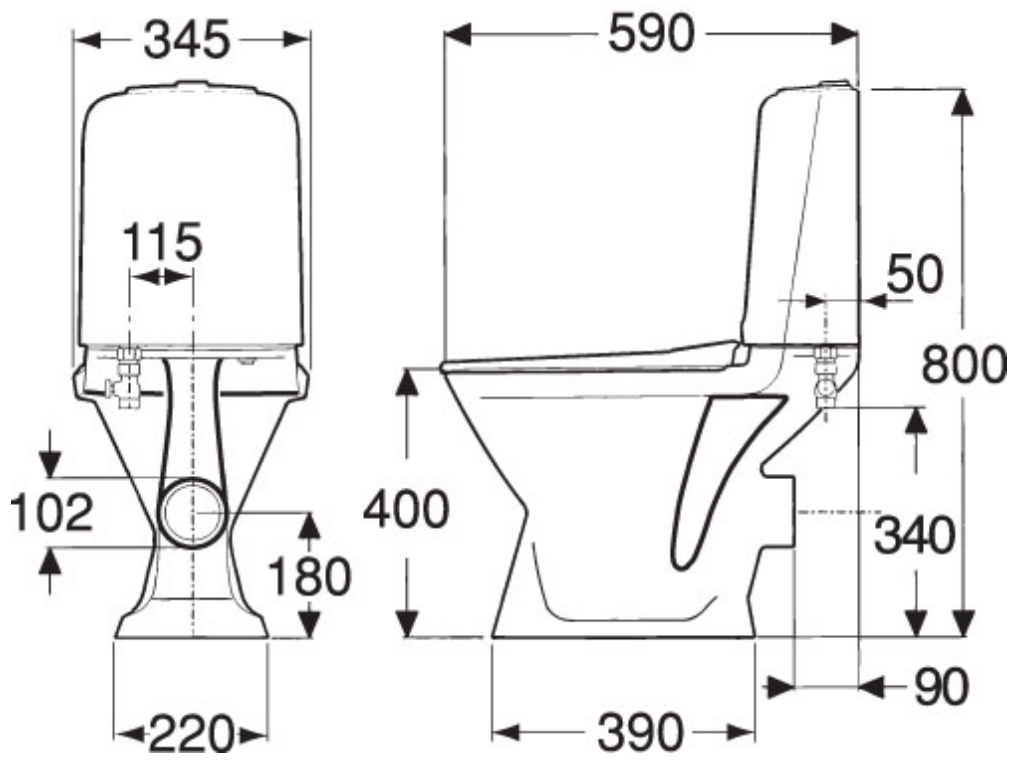

Copyright © 2007 Gustavsberg. All Rights Reserved