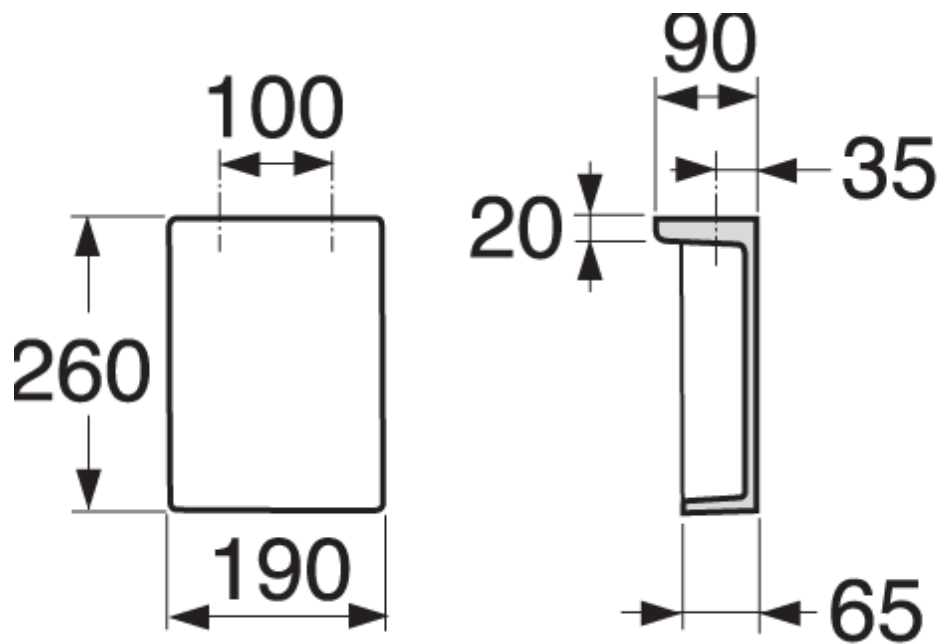

GBG 1160-3 shelf

Article Id :
GB1011630100

EAN Code :
7391530056968

The picture shows
1160-3 Classic shelf.

Description

The shelf is made of sanitary porcelain and primarily intended to supplement the washbasins in the Classic series.

Logistics

3.5 kg with packaging.

Montage

Installed against wall with two screws. Screws not supplied.

Variants

-

Accessories

-