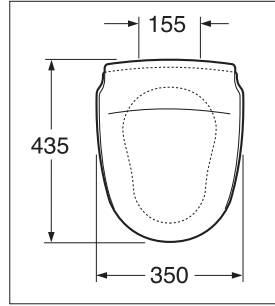

Nordic/Logic seat with soft close function

Our "soft close" function gives you a high-quality, hard seat with a hydraulic damping system to ensure that the seat always meets the porcelain bowl softly and quietly. The dampers are built into the seat and do not come into contact with the porcelain surface – which greatly benefits hygiene, cleaning and function. Seats with the soft close function are available for all the toilets in the Nordic and Logic ranges. For additional information about the toilets, see the "Products" section of our "Everyday Heroes" brochure, which you can find online at www.gustavsberg.se.

Seat for Nordic toilet