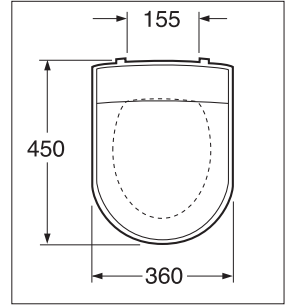

Nordic/Logic seat with soft close function

Our "soft close" function gives you a high-quality, hard seat with a hydraulic damping system to ensure that the seat always meets the porcelain bowl softly and quietly. The dampers are built into the seat and do not come into contact with the porcelain surface – which greatly benefits hygiene, cleaning and function. Seats with the soft close function are available for all the toilets in the Nordic and Logic ranges. For additional information about the toilets, see the "Products" section of our "Everyday Heroes" brochure, which you can find online at www.gustavsberg.se.

Seat for Logic toilet