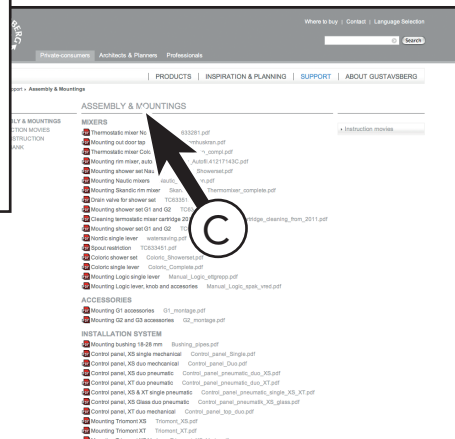

SKÖTSEL AV PORSLINSPRODUKTER
RENGØRING OG PLEJE AF SANITETSPRODUKTER
VEDLIKEHOLD AV SANITÆRPORSELEN
KÄYTTÖ-JA HOITO-OHJE, POSLIINITUOTTEET
MAINTENANCE OF CERAMIC PRODUCTS
KERAAMIKATOODETE HOOLDAMINE
KOPŠANAS INSTRUKCIJA KERAMIKAS PRODUKTIEM
KERAMIKOS GAMINIŲ PRIEŽIŪRA
Установка керамических изделий

www.gustavsberg.com

A MEMBER OF THE
VILLEROY & BOCH GROUP

Sweden
Villeroy & Boch Gustavsberg AB
Box 400
134 29 Gustavsberg
Phone +46 8 570 391 00
Fax +46 8 570 320 36
info@gustavsberg.com

Norway
Villeroy & Boch Norge AS
Luhrtoppen 2
Postboks 13
1471 Lørenskog
Tlf. + 47 67 97 82 50
Faks +47 67 97 16 57
info@gustavsberg.no

Estonia
Villeroy & Boch Gustavsberg Oy Eesti Filiaal
F. R. Faehlmanni 6
10125 Tallinn
Telefon + 372 646 0312
E-mail: info@gustavsberg.ee

Lithuania
Villeroy & Boch Gustavsberg Oy Filialas
Maironio 25-23,
Vilnius LT-01125
Tel: +370 5 2460811
El.pastas: info@gustavsberg.com

Россия
Представительство Gustavsberg
127287 Москва
ул. 2-ая Хуторская д. 38А/913
Тел.: + 7 495 609 6560
Факс: + 7 495 609 6632
info.russia@gustavsberg.com

Denmark
Villeroy & Boch Danmark A/S
Hvidsværmervej 165 G
2610 Rødovre
Tlf + 45 36 70 80 55
Fax + 45 36 72 08 05
info@gustavsberg.dk

Suomi/Finland
Villeroy & Boch Gustavsberg Oy
Laippatie 14 b
00880 Helsinki
Puh 09-32 91 88 11
Fax 09-32 91 88 50
myynti@gustavsberg.com

Latvia
Villeroy & Boch Gustavsberg Oy parstavnieciba Latvija
Krasta iela 68 A
LV - 1019 Riga
Tallrunis: +371 6724 5511
Faks: +371 6724 5519
e-pasts: info.latvia@gustavsberg.com

Україна
Представництво Gustavsberg
в Україні:
01030 Київ, Україна
вул. Чапаєва 4, оф.17
Тел. +38 044 493 98 68
Факс +38 044 494 98 67
info.ukraine@gustavsberg.com

Россия
Представительство Gustavsberg
в Санкт-Петербурге
ул. 9-я Советская,
д. 5, лит. А, пом.8Н.
193036 Санкт-Петербург
Тел.: + 7 812 326 7896
Факс: + 7 812 326 7899
info.russia@gustavsberg.com