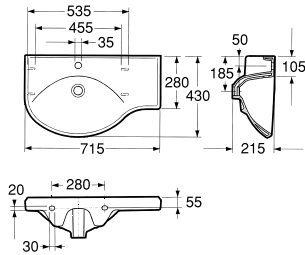

Basic

Washbasins

590-2 1059026101

590-3 1059056101

593-2 1059326108
with right surface

1059326109
with left surface

939 1019390100

15600 1560050001

Pedestal

Bide

390-11 1039026105
with seat and cover
390-11IK 1039026104
without seat and cover

392-11 1039226105
with seat and cover
392-11IK 1039226104
without seat and cover

Toilets

390 with vertical outlet
392 with horizontal outlet