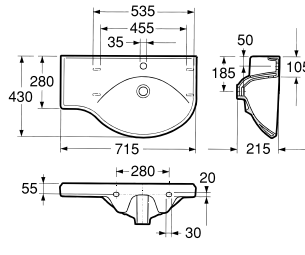

Basic

Washbasins

590-2 1059026101

590-3 1059056101

593-2 1059326108
with right surface

1059326109
with left surface

939 1019390100

15600 1560050001

Pedestal

Bide

390-11 1039026105
with seat and cover
390-11IK 1039026104
without seat and cover

392-11 1039226105
with seat and cover
392-11IK 1039226104
without seat and cover

Toilets

390 with vertical outlet
392 with horizontal outlet