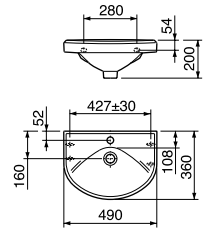

Basic

Washbasins

590-2 1059026101

590-3 1059056101

593-2 1059326108
with right surface

1059326109
with left surface

939 1019390100

15600 1560050001

Pedestal

Bide

390-11 1039026105
with seat and cover
390-11IK 1039026104
without seat and cover

392-11 1039226105
with seat and cover
392-11IK 1039226104
without seat and cover

Toilets

390 with vertical outlet
392 with horizontal outlet