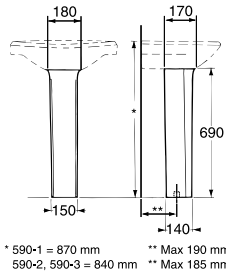

Basic

Washbasins

590-2 1059026101

590-3 1059056101

593-2 1059326108
with right surface

1059326109
with left surface

939 1019390100

15600 1560050001

Pedestal

Bide

390-11 1039026105
with seat and cover
390-11IK 1039026104
without seat and cover

392-11 1039226105
with seat and cover
392-11IK 1039226104
without seat and cover

Toilets

390 with vertical outlet
392 with horizontal outlet