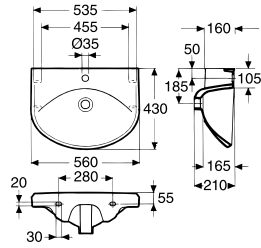

Basic

Washbasins

590-2 1059026101

590-3 1059056101

593-2 1059326108
with right surface

1059326109
with left surface

939 1019390100

15600 1560050001

Pedestal

Bide

390-11 1039026105
with seat and cover
390-11IK 1039026104
without seat and cover

392-11 1039226105
with seat and cover
392-11IK 1039226104
without seat and cover

Toilets

390 with vertical outlet
392 with horizontal outlet