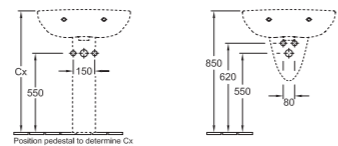

## Washbasin

7020 B1 550x450 mm  
7020 B2 600x490 mm  
7020 B3 650x520 mm

Suitable for 3-hole tap fittings-  
central tap punched out

7002 B1 Pedestal  
7001 B1 Semi-Pedestal

	A	B	C	D	G	K
7G20 65	650	520	565	340	640	195
7G20 60	600	485	515	320	635	195
7G20 55	550	445	470	285	645	180

Position pedestal to determine Cx

## Built-in washbasin

7028 B1 530x440 mm

Suitable for 1-hole tap fittings

7028 B2 600x480 mm

Suitable for 3-hole tap fittings-  
central tap punched out

	A	B	C	D	G	K
7G28 60	605	485	510	300	665	215
7G28 53	535	440	450	270	670	200