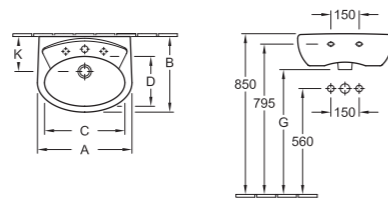

## Built-in washbasin

7028 B1 530x440 mm

Suitable for 1-hole tap fittings

7028 B2 600x480 mm

Suitable for 3-hole tap fittings-  
central tap punched out

	A	B	C	D	G	K
7G28 60	605	485	510	300	665	215
7G28 53	535	440	450	270	670	200

## Handwashbasin

7035 B1 450x350 mm

Suitable for 1-hole tap fittings

7035 B2 500x410 mm

Suitable for 3-hole tap fittings-  
central tap punched out

7002 B1 Pedestal  
7001 B1 Semi-Pedestal

	A	B	C	D	G	K
7G35 50	500	405	430	245	660	185
7G35 45	450	350	390	220	670	150

## Handwashbasin

7036 B1 400x250 mm

Suitable for 1-hole tap fittings,  
pre-punched tap holes on sides

## Wall hung Bidet

7043 B1 550x355 mm

Suitable for 1-hole tap fittings

\*With fastening  
frame: 280 mm