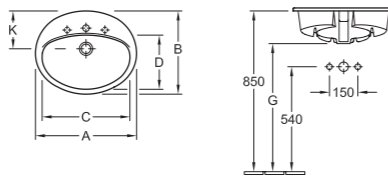

## Washbasin

7020 B1 550x450 mm  
7020 B2 600x490 mm  
7020 B3 650x520 mm

Suitable for 3-hole tap fittings-  
central tap punched out

7002 B1 Pedestal  
7001 B1 Semi-Pedestal

	A	B	C	D	G	K
7G20 65	650	520	565	340	640	195
7G20 60	600	485	515	320	635	195
7G20 55	550	445	470	285	645	180

Position pedestal to determine Cx

## Built-in washbasin

7028 B1 530x440 mm

Suitable for 1-hole tap fittings

7028 B2 600x480 mm

Suitable for 3-hole tap fittings-  
central tap punched out

	A	B	C	D	G	K
7G28 60	605	485	510	300	665	215
7G28 53	535	440	450	270	670	200

## Handwashbasin

7035 B1 450x350 mm

Suitable for 1-hole tap fittings

7035 B2 500x410 mm

Suitable for 3-hole tap fittings-  
central tap punched out

7002 B1 Pedestal  
7001 B1 Semi-Pedestal

	A	B	C	D	G	K
7G35 50	500	405	430	245	660	185
7G35 45	450	350	390	220	670	150