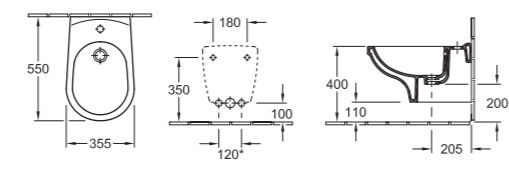

## Built-in washbasin

7028 B1 530x440 mm

Suitable for 1-hole tap fittings

7028 B2 600x480 mm

Suitable for 3-hole tap fittings-  
central tap punched out

	A	B	C	D	G	K
7G28 60	605	485	510	300	665	215
7G28 53	535	440	450	270	670	200

## Handwashbasin

7035 B1 450x350 mm

Suitable for 1-hole tap fittings

7035 B2 500x410 mm

Suitable for 3-hole tap fittings-  
central tap punched out

7002 B1 Pedestal  
7001 B1 Semi-Pedestal

	A	B	C	D	G	K
7G35 50	500	405	430	245	660	185
7G35 45	450	350	390	220	670	150

## Handwashbasin

7036 B1 400x250 mm

Suitable for 1-hole tap fittings,  
pre-punched tap holes on sides

## Wall hung Bidet

7043 B1 550x355 mm

Suitable for 1-hole tap fittings

\*With fastening  
frame: 280 mm