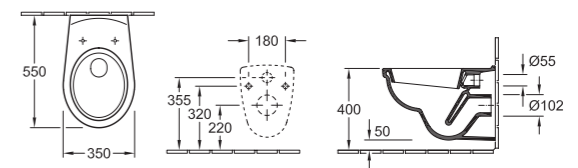

## Handwashbasin

7035 B1 450x350 mm

Suitable for 1-hole tap fittings

7035 B2 500x410 mm

Suitable for 3-hole tap fittings-  
central tap punched out

7002 B1 Pedestal  
7001 B1 Semi-Pedestal

	A	B	C	D	G	K
7G35 50	500	405	430	245	660	185
7G35 45	450	350	390	220	670	150

## Wall hung Bidet

7043 B1 550x355 mm

Suitable for 1-hole tap fittings

\*With fastening  
frame: 280 mm

## Bidet

7040 B1 560x355 mm

Suitable for 1-hole tap fittings

## Washdown WC for close-coupled WC-suite

7066 B1 680x360 mm

Horizontal outlet

7076 B1 Cistern

Bottom water inlet  
Flushing mechanism with  
DUO water-saving button  
Flush volume 6 l

9958 B1 WC Seat