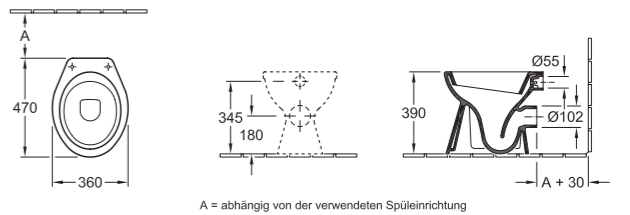

## Wall hung Bidet

7043 B1 550x355 mm

Suitable for 1-hole tap fittings

\*With fastening  
frame: 280 mm

## Bidet

7040 B1 560x355 mm

Suitable for 1-hole tap fittings

## Washdown WC for close-coupled WC-suite

7066 B1 680x360 mm

Horizontal outlet

7076 B1 Cistern

Bottom water inlet  
Flushing mechanism with  
DUO water-saving button  
Flush volume 6 l

9958 B1 WC Seat

## Washdown WC

7064 B1 470x360 mm

Horizontal outlet

9958 B1 WC Seat

A = abhängig von der verwendeten Spüleinrichtung