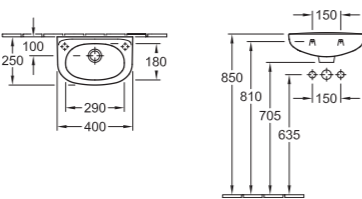

## Built-in washbasin

7028 B1 530x440 mm

Suitable for 1-hole tap fittings

7028 B2 600x480 mm

Suitable for 3-hole tap fittings-  
central tap punched out

	A	B	C	D	G	K
7G28 60	605	485	510	300	665	215
7G28 53	535	440	450	270	670	200

## Handwashbasin

7035 B1 450x350 mm

Suitable for 1-hole tap fittings

7035 B2 500x410 mm

Suitable for 3-hole tap fittings-  
central tap punched out

7002 B1 Pedestal  
7001 B1 Semi-Pedestal

	A	B	C	D	G	K
7G35 50	500	405	430	245	660	185
7G35 45	450	350	390	220	670	150

## Handwashbasin

7036 B1 400x250 mm

Suitable for 1-hole tap fittings,  
pre-punched tap holes on sides

## Wall hung Bidet

7043 B1 550x355 mm

Suitable for 1-hole tap fittings

\*With fastening  
frame: 280 mm