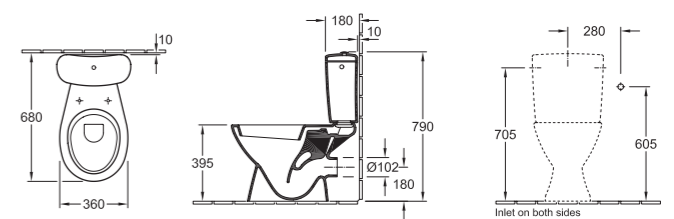

## Wall hung Bidet

7043 B1 550x355 mm

Suitable for 1-hole tap fittings

\*With fastening  
frame: 280 mm

## Bidet

7040 B1 560x355 mm

Suitable for 1-hole tap fittings

## Washdown WC for close-coupled WC-suite

7066 B1 680x360 mm

Horizontal outlet

7076 B1 Cistern

Bottom water inlet  
Flushing mechanism with  
DUO water-saving button  
Flush volume 6 l

9958 B1 WC Seat

## Washdown WC

7064 B1 470x360 mm

Horizontal outlet

9958 B1 WC Seat

A = abhängig von der verwendeten Spüleinrichtung