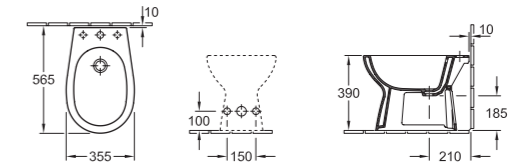

## Handwashbasin

7035 B1 450x350 mm

Suitable for 1-hole tap fittings

7035 B2 500x410 mm

Suitable for 3-hole tap fittings-  
central tap punched out

7002 B1 Pedestal  
7001 B1 Semi-Pedestal

	A	B	C	D	G	K
7G35 50	500	405	430	245	660	185
7G35 45	450	350	390	220	670	150

## Handwashbasin

7036 B1 400x250 mm

Suitable for 1-hole tap fittings,  
pre-punched tap holes on sides

## Wall hung Bidet

7043 B1 550x355 mm

Suitable for 1-hole tap fittings

\*With fastening  
frame: 280 mm

## Bidet

7040 B1 560x355 mm

Suitable for 1-hole tap fittings