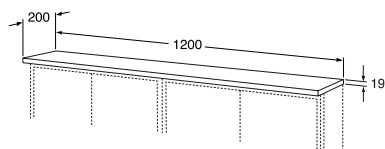

White, 3000 K, 260lm	GB71GCTP1216DH
Grey, 3000 K, 260lm	GB71GCTP1216GR
Green, 3000 K, 260lm	GB71GCTP1216GN
Beige, 3000 K, 260lm	GB71GCT1216BB