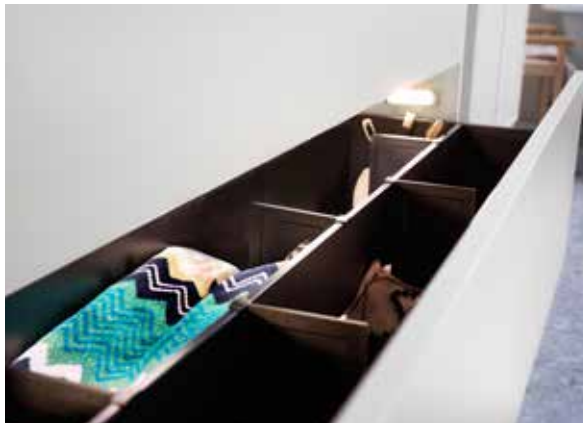

MAXIMUM STORAGE

Smart design allows you to make use of the full depth of the drawer and provides a complete overview. The drawer divider keeps things in order, while the soundproofing mats in the bottom make life in the bathroom a little quieter and more pleasant. No matter what colour you choose for your furniture, the interior of the washstand drawers is always black to convey small, secret sense of true luxury.