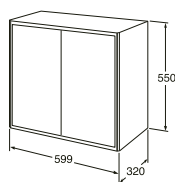

White	GB71GCSC6032DH
Grey	GB71GCSC6032GR
Green	GB71GCSC6032GN
Beige	GB71GCSC6032BB

Graphic storage cube

- Can be combined with Graphic wall cabinets to create storage modules
- Material: Bathroom-class MDF adapted to humid environments
- Installation system that is quick and easy to fit on the wall and then adjust to the appropriate position.