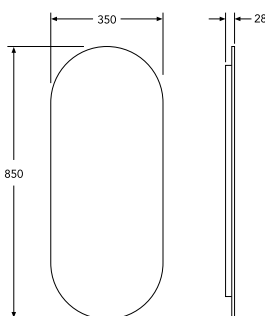

Art-no
Mirror w lighting 35cm
GB7199ML35