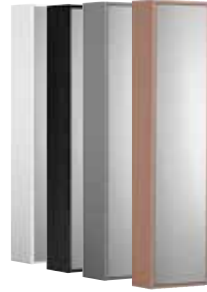

Bathroom cabinet with matt black sink, basin on the left

White	GB71ACVC34TM38L
Black ash wood	GB71ACVC34TK38L
Ash grey	GB71ACVC34TL38L
Peach	GB71ACVC34T038L

Artic Small high cabinet with mirror door

- Space-saving design and functional storage solutions for the small guest bathroom
- The cabinet is delivered assembled
- Door with Soft Close for soft closing
- Reversible door for right- or left-hand hanging
- One fixed and two movable shelves
- Mirror on the door provides extra functionality without taking up more space
- Made in bathroom grade material for humid environments
- Washbasin in hygienic, durable, and densely sintered sanitary porcelain
- A variety of handles in different styles as options. Choose one to be mounted on the back of the door as drilling in the mirror is not an option.
- Also available with handle less opening, push-open