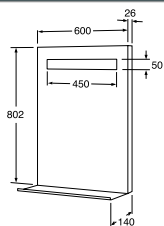

Art-no

Width 600 mm

10W, 640lm

GB7199ML60BL

Width 800 mm

11W, 850lm

GB7199ML80BL

Width 1000 mm