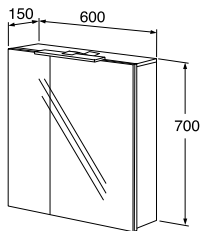

Colour

Art-no

Glossy white

GB71A47900E4

Light wood

GB71A03300E9