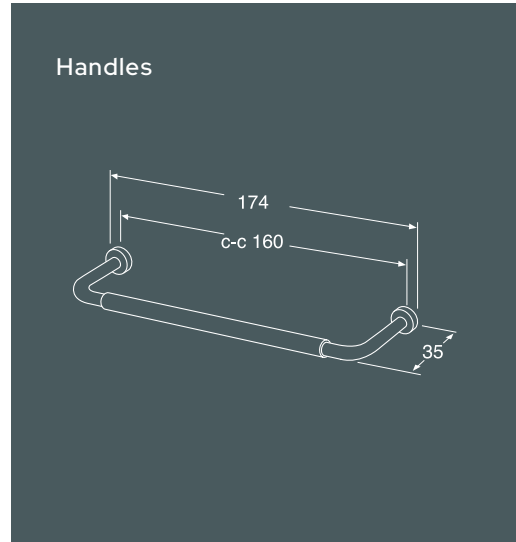

Handles and knobs

The cherry on top: the handles The perfect way to change the expression of your bathroom, from trendy modern to traditional rural. All handles and knobs fit all our bathroom furniture units. Several of the knobs can also be mounted on walls as towel hooks.

Knobs

Handles