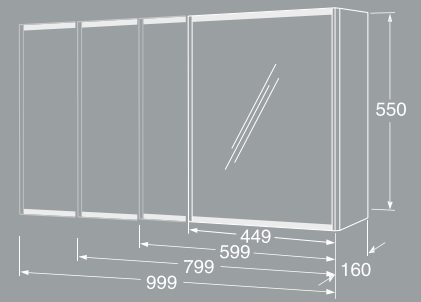

Graphic bathroom furniture

Graphic features slightly daintier dimensions than most other bathroom furniture units. The design is based on the repetition of graphic shapes and dimensions; for example, three wall cabinets on top of each other are exactly the same height as a high cabinet, making it easy to furnish with Graphic. Moreover, wall cabinets and high cabinets are available in two depths to suit both large and small bathrooms. Cabinet doors and frames of the same colour create a harmonious bathroom.

Mirror cabinet