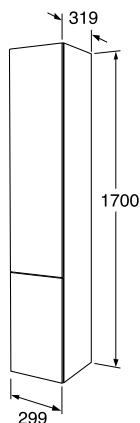

Grpic Base high cabinet

- Soft-close doors
- Reversible doors for right- or left-hand installation
- Four movable glass shelves
- Material: moisture-resistant fibreboard rated for bathrooms
- Easy-to-fit installation system
- Pull-out laundry basket as an optional extra
- Same material and colour on the cabinet frame, doors and drawers
- A variety of handles in different styles are available as extras

Colour	Art-no
White	GB71GBTC30AG

Pull-out laundry basket for high cabinet

- Pull-out laundry basket for the lower section of the high cabinet
- Removable metal wire basket for easy transport to the laundry room.
- Supplied complete with installation fittings and pull-out rails.
- Suitable for left- and right-hand installation