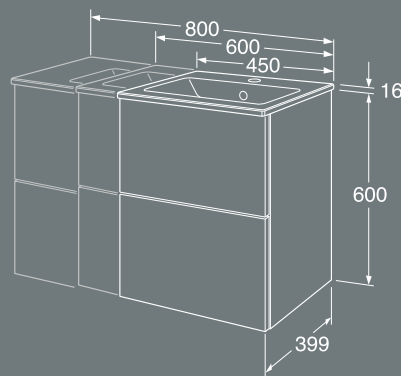

Bathroom cabinet with sink