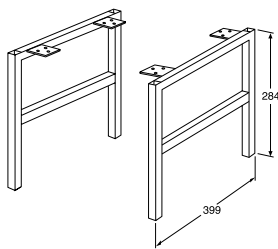

Leg frame with adjustable feet

- Provides a more "furnished" feel in the bathroom, available in white or black
- Leg frame for bathroom cabinet (the cabinet must always be fixed to the wall)