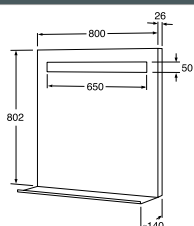

Art-no

Width 600 mm

10W, 640lm

GB7199ML60BL

Width 800 mm

11W, 850lm

GB7199ML80BL

Width 1000 mm