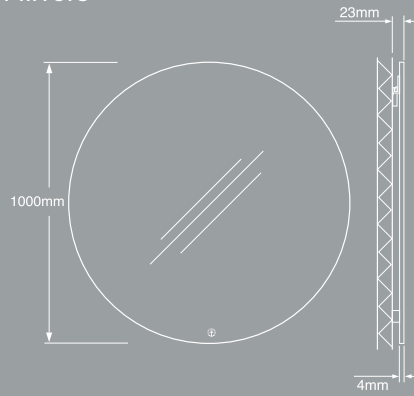

Mirrors and lighting

Don't forget about the lighting when planning your bathroom. Weak light – or excessively bright light – will make the bathroom environment dull and sad. A good rule of thumb is to have at least one light for 'general lighting' and one directed light for 'face work'.

Make sure to include mirrors in your calculations as well. It is quite usual to install a mirror above the washbasin, but if you have room, use mirrors as furnishing details – above a wall cabinet, for instance. Mirrors reflect light and increase the feeling of space in the room.

Lighting

Colours

Mirrors

Mirror with lighting