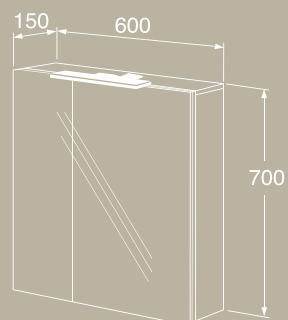

Mirror cabinet