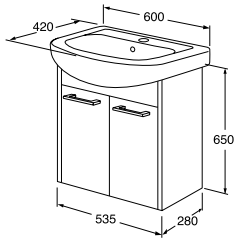

- Sink made of hygienic, durable and tightly vitrified sanitary porcelain
- Aluminium handles supplied
- The doors are pre-drilled for the handles supplied with the sink
- Supplement the bathroom cabinet with a water trap