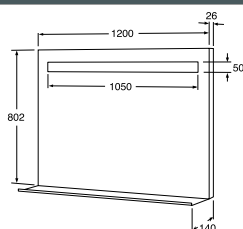

Width 1200 mm