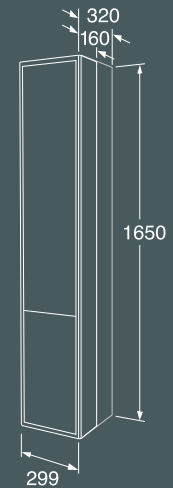

High cabinet