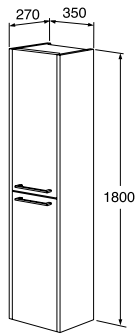

Colour

Art-no

Glossy white

GB71B03300E4

Light wood

GB71B03300E9

Nordic³ mirror cabinet

- Asymmetrical Soft Closing mirror doors
- With two movable glass shelves
- With LED lighting
- Converter included
- Colour temperature 4000 K

- Intended for fixed installation on walls
- The electrical installation must be performed by an authorised electrician
- Encapsulation class IP44
- All installation components supplied
- For installation in area 2 in the bathroom