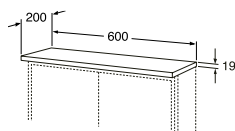

For wall cabinet, depth 160 mm

Colour	Art-no
White, 3000 K, 120lm	GB71GCTP6016DH
Grey, 3000 K, 120lm	GB71GCTP6016GR
Green, 3000 K, 120lm	GB71GCTP6016GN
Beige, 3000 K, 120lm	GB71GCTP6016BB

Intended for two 600 mm cabinets fitted next to each other.