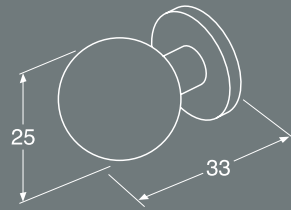

Handles and knobs

The cherry on top: the handles The perfect way to change the expression of your bathroom, from trendy modern to traditional rural. All handles and knobs fit all our bathroom furniture units. Several of the knobs can also be mounted on walls as towel hooks.

Knobs

Handles