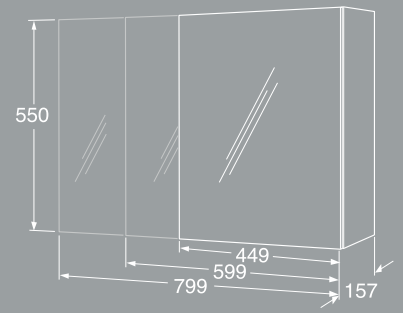

Graphic Base bathroom furniture

Our popular Graphic range with Graphic Base: a simpler design and a lower price – so that even more people can enjoy the benefits a fully functional bathroom.

While there are still all kinds of smart Graphic solutions to choose from, Graphic Base is only available in white, and only with a smooth door finish. This, in turn, simplifies the choice of mixers and other accessories. We want it to be simple and straightforward for everyone to put together a neat and functional bathroom.

Mirror cabinet