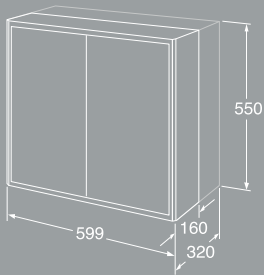

Wall cabinet