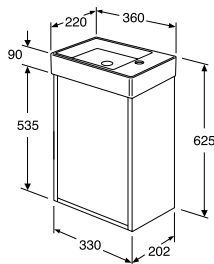

White	GB71ACVC34TM38L
Black ash wood	GB71ACVC34TK38L
Ash grey	GB71ACVC34TL38L
Peach	GB71ACVC34T038L