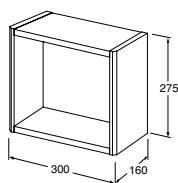

Colour	Art-no
White	GB71GCOS30DH
Grey	GB71GCOS30GR
Green	GB71GCOS30GN
Beige	GB71GCOS30BB

Graphic top panel for wall cabinet

- Expands surface space and elevates the appearance of your Graphic wall cabinet.
- Two different lengths for fitting on one or two adjacent wall cabinets
- Converter included
- Not dimable
- Integrated LED-lighting illuminates the interior of the cabinet when the doors are open and adds decorative lighting when they are closed.
- Material: Bathroom-class MDF and particle board adapted to humid environments