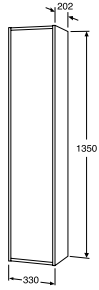

Bathroom cabinet with matt black sink, basin on the left

White	GB71ACVC34TM38L
Black ash wood	GB71ACVC34TK38L
Ash grey	GB71ACVC34TL38L
Peach	GB71ACVC34T038L

Artic Small high cabinet with mirror door

- Space-saving design and functional storage solutions for the small guest bathroom
- The cabinet is delivered assembled
- Door with Soft Close for soft closing
- Reversible door for right- or left-hand hanging
- One fixed and two movable shelves
- Mirror on the door provides extra functionality without taking up more space
- Made in bathroom grade material for humid environments
- Washbasin in hygienic, durable, and densely sintered sanitary porcelain
- A variety of handles in different styles as options. Choose one to be mounted on the back of the door as drilling in the mirror is not an option.
- Also available with handle less opening, push-open