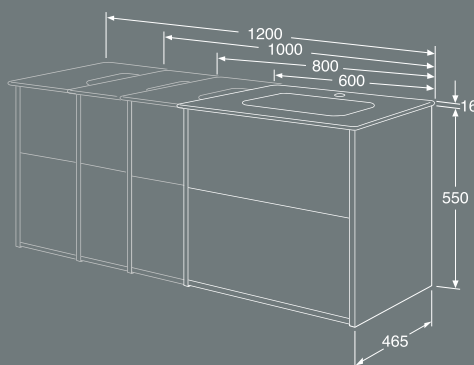

Bathroom cabinet with sink