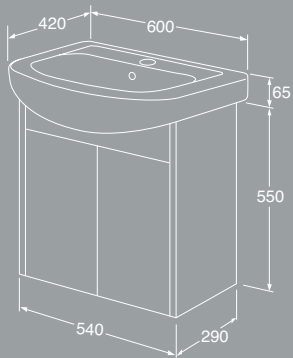

Bathroom cabinet with sink