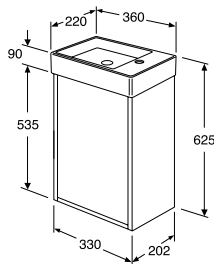

White – glossy white sink	GB71ACVC34TM01L
White – matt white sink	GB71ACVC34TMSWL
Black ash wood – glossy white sink	GB71ACVC34TK01L
Black ash wood – matt white sink	GB71ACVC34TKSWL
Ash grey – glossy white sink	GB71ACVC34TL01L
Ash grey – matt white sink	GB71ACVC34TLSWL
Peach – glossy white sink	GB71ACVC34T001L
Peach – matt white sink	GB71ACVC34T0SWL

Bathroom cabinet with matt black sink, basin on the left