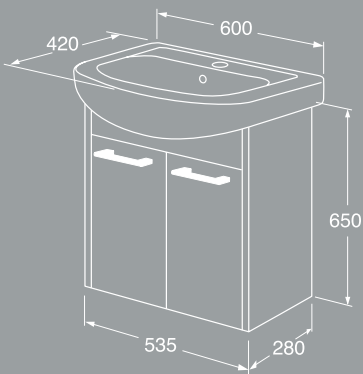

Nordic³ bathroom furniture

The bathroom furniture in the Nordic³ series is available in two colors where the cabinet frame and door have the same attractive surface. With softclose dampers in the hinges, the doors always close softly and silently. The cabinets are delivered fully assembled and in dimensions adapted to the Scandinavian bathroom.

Colours

Bathroom cabinet with sink