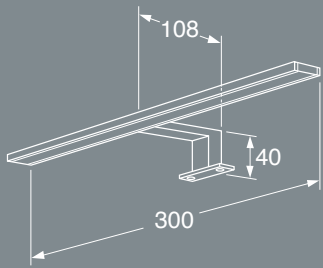

Mirrors and lighting

Don't forget about the lighting when planning your bathroom. Weak light – or excessively bright light – will make the bathroom environment dull and sad. A good rule of thumb is to have at least one light for 'general lighting' and one directed light for 'face work'.

Make sure to include mirrors in your calculations as well. It is quite usual to install a mirror above the washbasin, but if you have room, use mirrors as furnishing details – above a wall cabinet, for instance. Mirrors reflect light and increase the feeling of space in the room.

Lighting