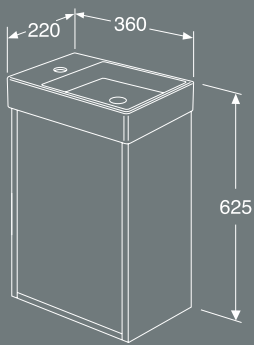

Bathroom cabinet with sink