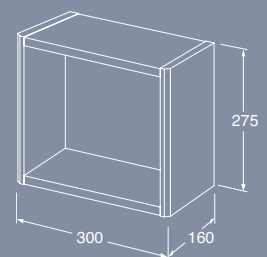

Storage cube