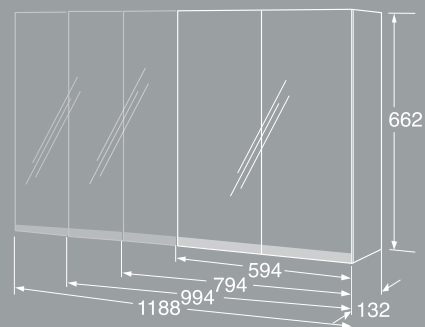

Artic bathroom furniture

Artic's timeless design makes all bathrooms more beautiful. Although Artic is a cultured range, the cabinets can easily 'swallow' everything you need to keep in a bathroom.

The units are based on standard dimensions and feature generous storage areas and surface space, as well as a host of smart details.

Cabinet doors and frames of the same colour create a harmonious bathroom.

Mirror cabinet