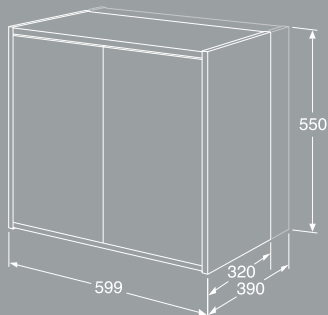

Wall cabinet