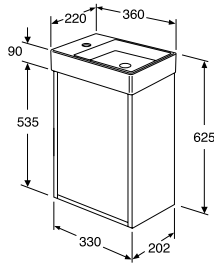

White	GB71ACVC34TM38R
Black ash wood	GB71ACVC34TK38R
Ash grey	GB71ACVC34TL38R
Peach	GB71ACVC34T038R

Bathroom cabinet with sink in glossy white or matt white, basin on the left