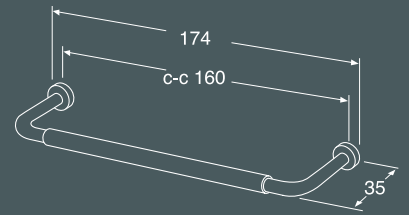

Handles and knobs

The cherry on top: the handles The perfect way to change the expression of your bathroom, from trendy modern to traditional rural. All handles and knobs fit all our bathroom furniture units. Several of the knobs can also be mounted on walls as towel hooks.

Knobs

Handles