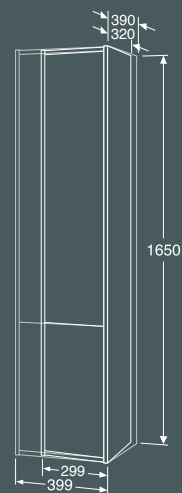

High cabinet