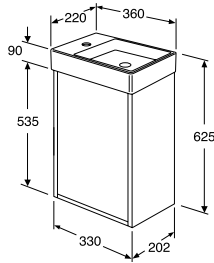

Artic Small washbasin cabinet with sink

- Furniture package with cabinet and wash basin
- The cabinet is delivered assembled
- Door with Soft Close for soft closing
- Reversible door for right- or left-hand hanging
- One fixed shelf
- Opening in the cupboard for drainage towards the floor
- Available in several different colors with wash basins in glossy white, matt white or matt black
- Made in bathroom grade material for humid environments
- Washbasin in hygienic, durable and densely sintered sanitary porcelain
- A variety of handles in different styles as options
- Also available with handleless opening, push-open
- Water trap and bottom valve not included

Bathroom cabinet with sink in glossy white or matt white, basin on the right

Colour

Art-no

White – glossy white sink	GB71ACVC34TM01R
White – matt white sink	GB71ACVC34TMSWR
Black ash wood – glossy white sink	GB71ACVC34TK01R
Black ash wood – matt white sink	GB71ACVC34TKSWR
Ash grey – glossy white sink	GB71ACVC34TL01R
Ash grey – matt white sink	GB71ACVC34TLSWR
Peach – glossy white sink	GB71ACVC34T001R
Peach – matt white sink	GB71ACVC34T0SWR

Bathroom cabinet with matt black sink, basin on the right