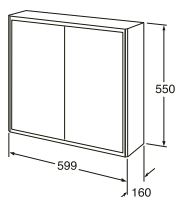

Graphic wall cabinet

- Available in two depths for flexible storage, even in limited space
- Soft-close doors
- Two movable glass shelves
- Can be combined with multiple Graphic wall and high cabinets to create different storage modules
- Same material and colour on the cabinet frame and doors
- Material: Bathroom-class MDF adapted to humid environments
- Installation system that is quick and easy to fit on the wall and then adjust to the appropriate position.
- Finish off with a top panel with integrated lighting
- A variety of handles in different styles are available as extras

Colour	Art-no
White	GB71GCSC6016DH
Grey	GB71GCSC6016GR
Green	GB71GCSC6016GN
Beige	GB71GCSC6016BB

Depth 320 mm