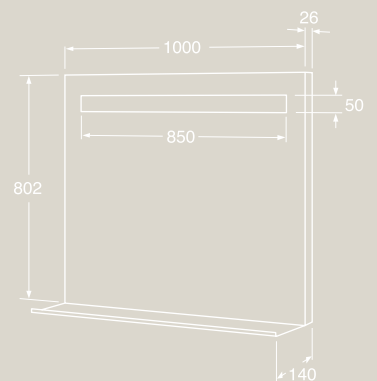

Mirror with lighting