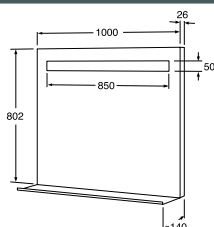

Art-no

Width 600 mm

10W, 640lm

GB7199ML60BL

Width 800 mm

11W, 850lm

GB7199ML80BL

Width 1000 mm