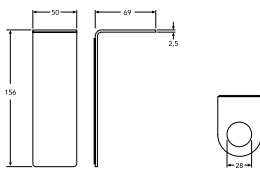

Soap dispenser holder for mounting on wall

- Wall holder for soap pump in stripped-down design
- Fastens with strong double-sided tape

Colour	Art-no
Chrome	GB7199SDCR
Black	GB7199SDBL

Backlit mirror

- Back litged mirror for a pleasant mood light
- IP44-class
- Light source: LED
- Power: 14 W
- Colour temperature: 4000 K
- Lumen: 1392 lm
- Dimmable: No
- Lightsource included
- Voltage: 220-240 V
- Protection class: 2
- Converter included
- The electrical installation must be performed by an authorized electrician