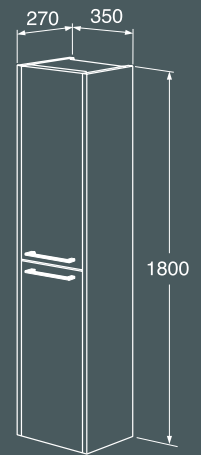

High cabinet